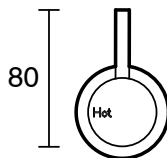

## Scala Wall Top Assembly PVD Brushed Platinum Gold Lead Free

52760

SPECIFICATIONS	
Recommended Use	Residential;Commercial
Colour Finish	Brushed Platinum Gold
Primary Material	Lead Free Brass
Recommended Pressure Range	150 - 500 kPa as per AS3500
Max Continuous Working Temperature (deg C)	65
Min Continuous Working Temperature (deg C)	1
WARRANTY	
Residential Use (Years)	40
Commercial Use (Years)	10
<i>Please refer to Sussex Warranty page for full Terms and Conditions</i>	

Dimensions are nominal measurements only.