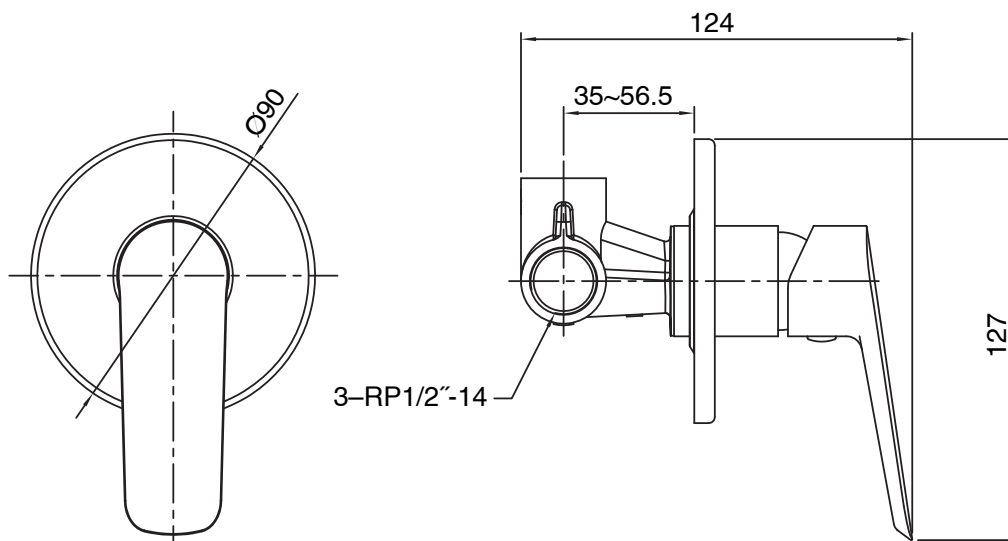

mizu

Mizu Bliss Shower Mixer Tap Chrome

9503815

SPECIFICATIONS	
Recommended Use	Residential;Commercial
Colour Finish	Polished Chrome
Primary Material	DR Brass
Recommended Pressure Range	150 - 500 kPa as per AS3500
Max Continuous Working Temperature (deg C)	80
Min Continuous Working Temperature (deg C)	5
WARRANTY	
Residential & Commercial Use (Years)	25
Spare Parts & Labour (Years)	1
<i>Please refer to Mizu Warranty page for full Terms and Conditions</i>	