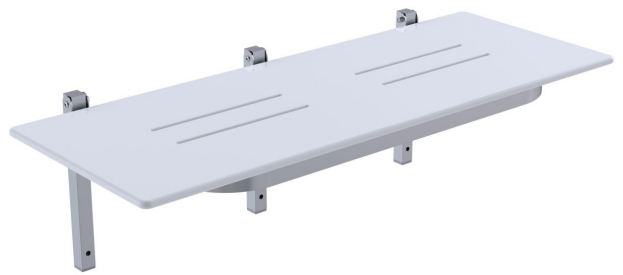

mizu

Mizu Drift Shower Seat 960 x 400mm Polished Stainless Steel

2266576

SPECIFICATIONS

Recommended Use	Residential;Commercial
Colour Finish	Polished Stainless Steel;White
Primary Material	Stainless Steel

WARRANTY

Residential & Commercial Use (Years)	25
Spare Parts & Labour (Years)	1

Please refer to Mizu Warranty page for full Terms and Conditions

Dimensions are nominal measurements only.

CLEANING RECOMMENDATIONS:

We recommend the use of soapy water or approved cleaners. This product should not be cleaned with abrasive materials. Damage caused by any improper treatment is not covered by the product warranty. Refer to Warranty Conditions

Disclaimer: Products in this specification manual must by regulation be installed by licensed and registered trade people. The manufacturer/distributor reserves the right to vary specifications or delete models from their range without prior notification. Dimensions are nominal measurements only. Dimensions and set-outs listed are correct at time of publication however the manufacturer/distributor takes no responsibility for printing errors.

Published 01/04/2026

To see the complete Mizu range go to www.reece.com.au