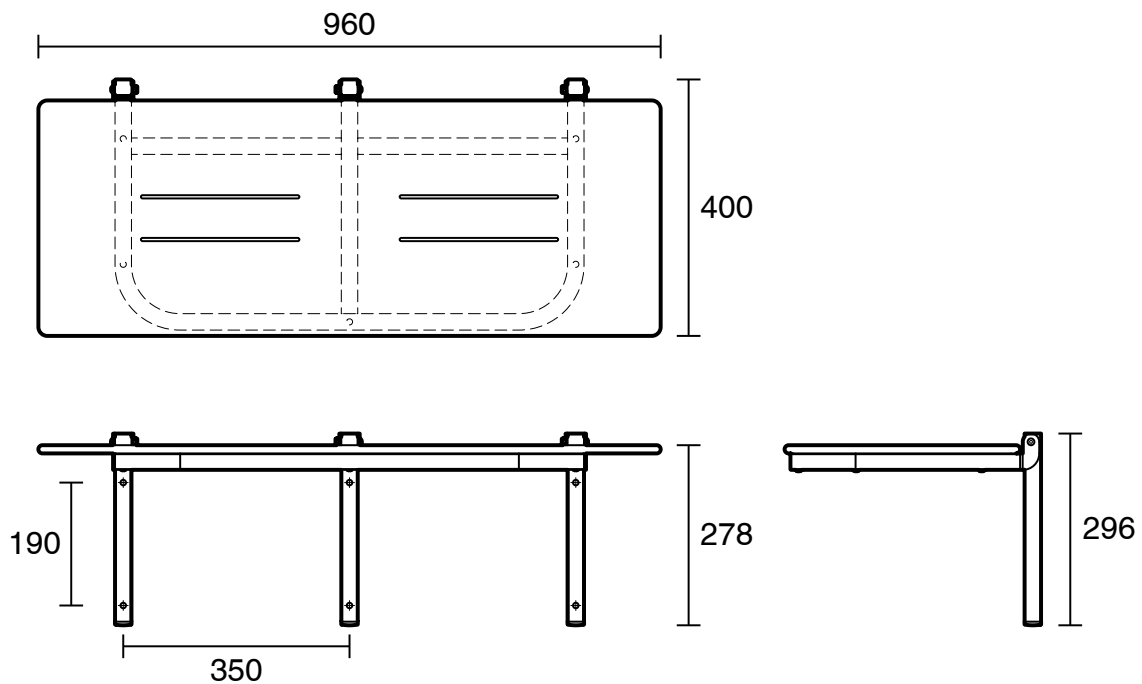

mizu

Mizu Drift Shower Seat 960 x 400mm Polished Stainless Steel

2266576

SPECIFICATIONS

Recommended Use	Residential;Commercial
Colour Finish	Polished Stainless Steel;White
Primary Material	Stainless Steel

WARRANTY

Residential & Commercial Use (Years)	25
Spare Parts & Labour (Years)	1

Please refer to Mizu Warranty page for full Terms and Conditions

Dimensions are nominal measurements only.

CLEANING RECOMMENDATIONS:

We recommend the use of soapy water or approved cleaners. This product should not be cleaned with abrasive materials. Damage caused by any improper treatment is not covered by the product warranty. Refer to Warranty Conditions

Disclaimer: Products in this specification manual must by regulation be installed by licensed and registered trade people. The manufacturer/distributor reserves the right to vary specifications or delete models from their range without prior notification. Dimensions are nominal measurements only. Dimensions and set-outs listed are correct at time of publication however the manufacturer/distributor takes no responsibility for printing errors.

Published 01/04/2026

To see the complete Mizu range go to www.reece.com.au