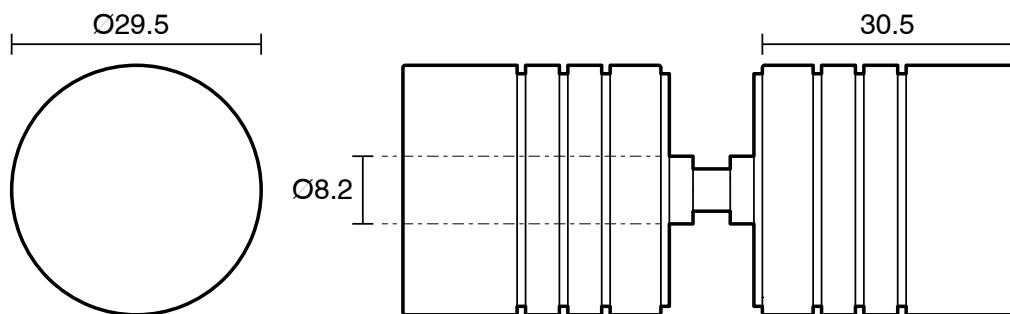

KADO

Kado Lux Frameless Shower Screen Door Knob Matte Black

1705951

SPECIFICATIONS	
Recommended Use	Residential;Commercial
Colour Finish	Matte Black
Primary Material	Stainless Steel
Mounting	Product Surface
WARRANTY	
Residential & Commercial Use (Years)	25
Spare Parts & Labour (Years)	1
<i>Please refer to Kado Warranty Page for full Terms and Conditions</i>	