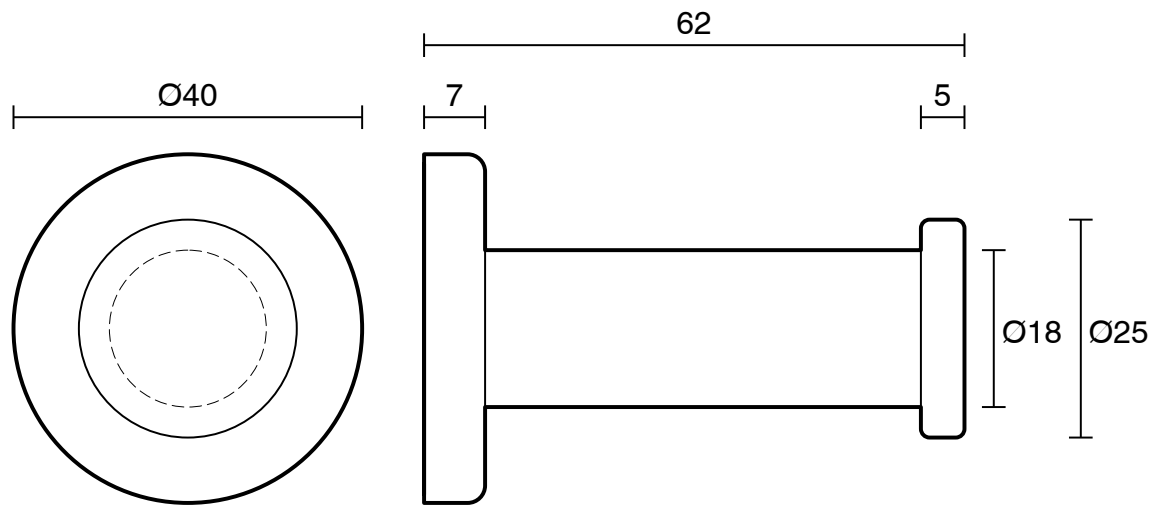

mizu

Mizu Drift Robe Hook Matte Black

9506772

SPECIFICATIONS	
Recommended Use	Residential;Commercial
Colour Finish	Matte Black
Primary Material	DR Brass
WARRANTY	
Residential & Commercial Use (Years)	25
Spare Parts & Labour (Years)	1
<i>Please refer to Mizu Warranty page for full Terms and Conditions</i>	