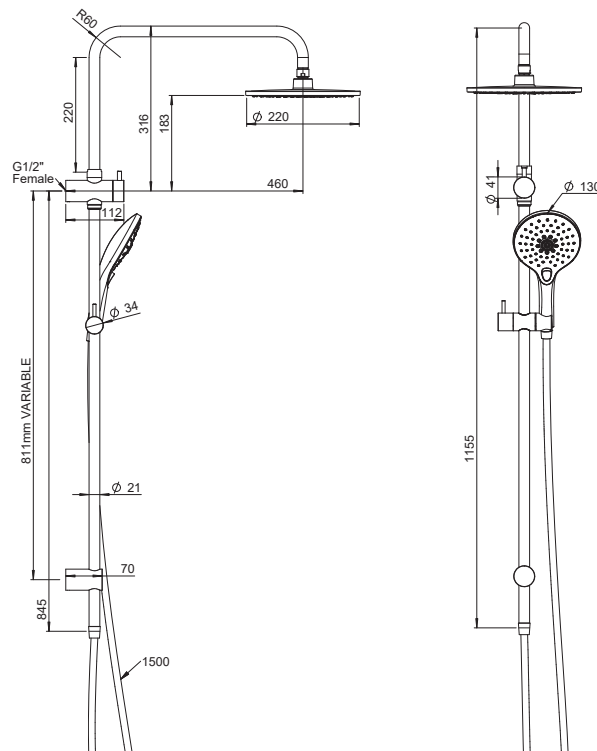

Posh Domaine Twin Rail Shower with Top Rail Water Inlet Matte Black (3 Star)

2213366

SPECIFICATIONS

Recommended Use	Residential;Commercial
Colour Finish	Matte Black
Primary Material	DR Brass
Recommended Pressure Range	150 - 500 kPa as per AS3500
Max Continuous Working Temperature (deg C)	60
Min Continuous Working Temperature (deg C)	5
Hot Water Unit Suitability	Storage Tank;Continuous Flow

WARRANTY

Residential & Commercial Use (Years)	25
Parts Replacement Only (Years)	1

Please refer to Posh Warranty Page for full Terms and Conditions

Dimensions are nominal measurements only.

CLEANING RECOMMENDATIONS:

We recommend the use of soapy water or approved cleaners. This product should not be cleaned with abrasive materials. Damage caused by any improper treatment is not covered by the product warranty. Refer to Warranty Conditions

Disclaimer: Products in this specification manual must by regulation be installed by licensed and registered trade people. The manufacturer/distributor reserves the right to vary specifications or delete models from their range without prior notification. Dimensions are nominal measurements only. Dimensions and set-outs listed are correct at time of publication however the manufacturer/distributor takes no responsibility for printing errors.

Published 01/04/2026

To see the complete Posh range go to
www.reece.com.au