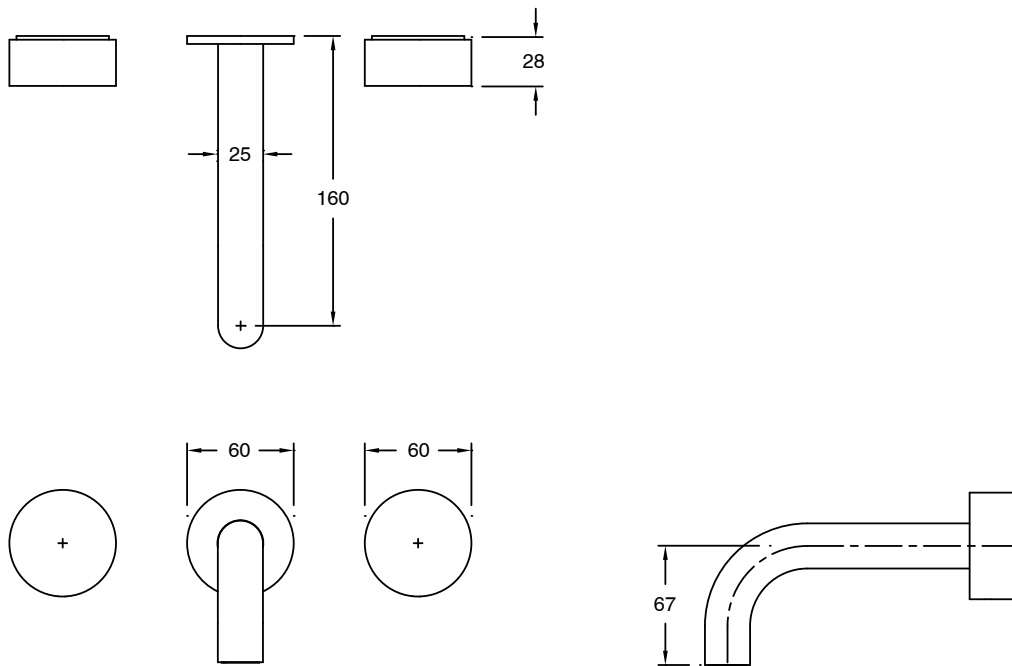

SUSSEX

Sussex Pure Bath Set 160mm with Diamond Textured Handles PVD Brushed Gunmetal Lead Free

47067

SPECIFICATIONS	
Recommended Use	Residential;Commercial
Colour Finish	Brushed Gunmetal
Primary Material	Lead Free Brass
Recommended Pressure Range	150 - 500 kPa as per AS3500
Max Continuous Working Temperature (deg C)	65
Min Continuous Working Temperature (deg C)	1
WARRANTY	
Residential Use (Years)	40
Commercial Use (Years)	10
<i>Please refer to Sussex Warranty page for full Terms and Conditions</i>	

Disclaimer: Products in this specification manual must by regulation be installed by licensed and registered trade people. The manufacturer/distributor reserves the right to vary specifications or delete models from their range without prior notification. Dimensions are nominal measurements only. Dimensions and set-outs listed are correct at time of publication however the manufacturer/distributor takes no responsibility for printing errors.