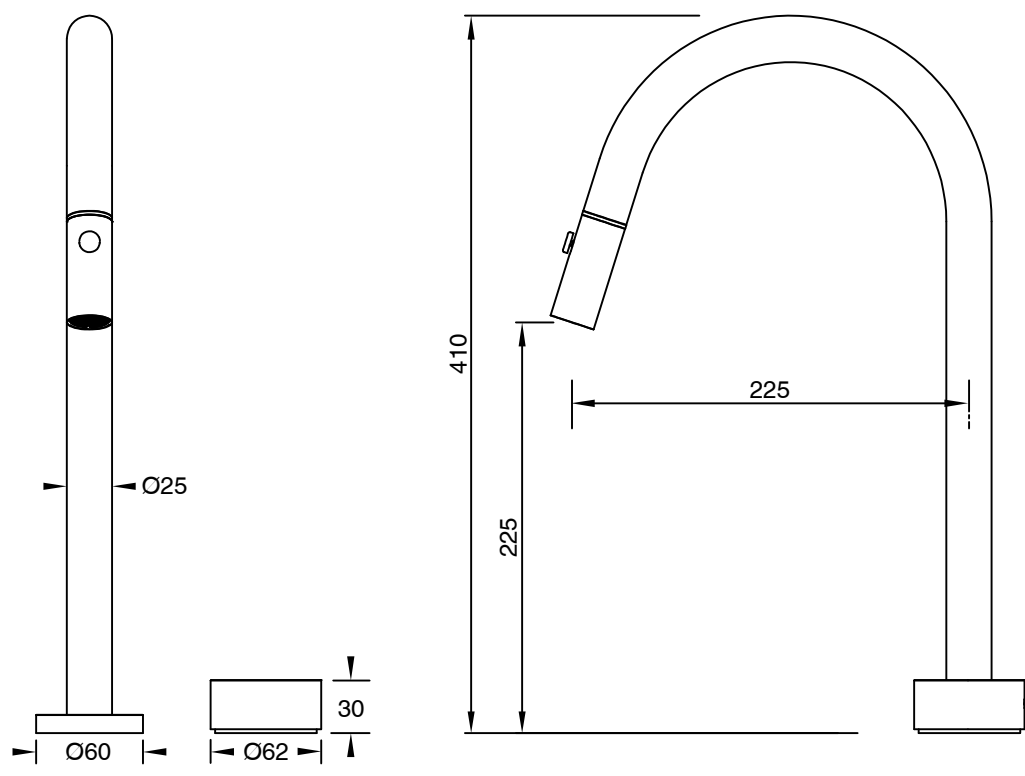

SUSSEX

Sussex Pure Progressive Sink Mixer Set Pull Out Spray with Diamond Textured Handles
PVD Brushed Gunmetal (4 Star) Lead Free
50601

SPECIFICATIONS

Recommended Use	Residential;Commercial
Colour Finish	Brushed Gunmetal
Primary Material	Lead Free Brass
Recommended Pressure Range	150 - 500 kPa as per AS3500
Max Continuous Working Temperature (deg C)	65
Min Continuous Working Temperature (deg C)	1

WARRANTY

Residential Use (Years)	40
Commercial Use (Years)	10

Please refer to Sussex Warranty page for full Terms and Conditions

Dimensions are nominal measurements only.

CLEANING RECOMMENDATIONS:

We recommend the use of soapy water or approved cleaners. This product should not be cleaned with abrasive materials. Damage caused by any improper treatment is not covered by the product warranty. Refer to Warranty Conditions

Disclaimer: Products in this specification manual must by regulation be installed by licensed and registered trade people. The manufacturer/distributor reserves the right to vary specifications or delete models from their range without prior notification. Dimensions are nominal measurements only. Dimensions and set-outs listed are correct at time of publication however the manufacturer/distributor takes no responsibility for printing errors.

Published 07/05/2026

To see the complete Sussex range go to www.reece.com.au