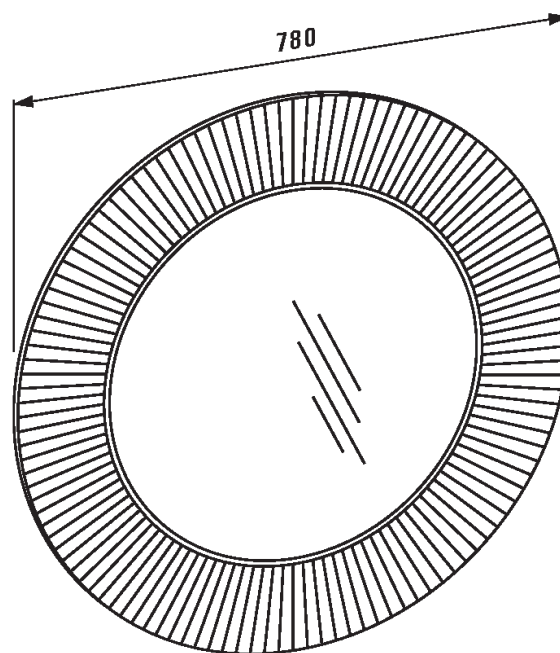

LAUFEN

LAUFEN Kartell Mirror 780mm x 780mm Green

2355001

SPECIFICATIONS

Recommended Use	Residential;Commercial
Mirror Shape	Round
Primary Material	Plastic
Mounting	Wall
Weight (kg)	5

WARRANTY

Residential Use (Years)	15
Spare Parts & Labour (Years)	1

Please refer to LAUFEN Warranty page for full Terms and Conditions

Dimensions are nominal measurements only.

CLEANING RECOMMENDATIONS:

We recommend the use of soapy water or approved cleaners. This product should not be cleaned with abrasive materials. Damage caused by any improper treatment is not covered by the product warranty. Refer to Warranty Conditions

Disclaimer: Products in this specification manual must by regulation be installed by licensed and registered trade people. The manufacturer/distributor reserves the right to vary specifications or delete models from their range without prior notification. Dimensions are nominal measurements only. Dimensions and set-outs listed are correct at time of publication however the manufacturer/distributor takes no responsibility for printing errors.

Published 27/04/2026

To see the complete LAUFEN range go to www.reece.com.au