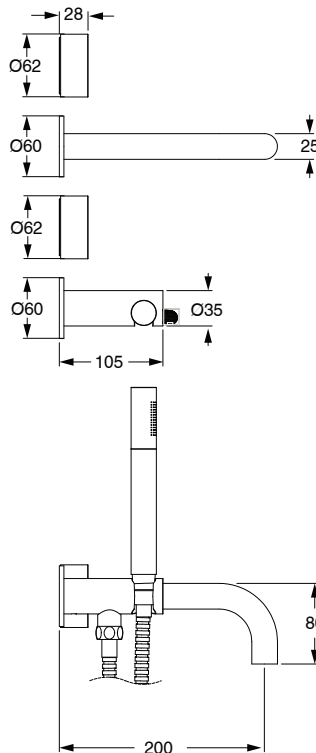

SUSSEX

Sussex Pure Progressive Bath Mixer Tap System 200mm with Handshower Right Hand and Cirque Textured Handles PVD Brushed Gunmetal (3 Star) 9511707

SPECIFICATIONS	
Recommended Use	Residential;Commercial
Colour Finish	Brushed Smoke Gunmetal
Primary Material	DR Brass
Recommended Pressure Range	150 - 500 kPa as per AS3500
Max Continuous Working Temperature (deg C)	65
Min Continuous Working Temperature (deg C)	1
WARRANTY	
Residential Use (Years)	40
Commercial Use (Years)	10
<i>Please refer to Sussex Warranty page for full Terms and Conditions</i>	

Disclaimer: Products in this specification manual must by regulation be installed by licensed and registered trade people. The manufacturer/distributor reserves the right to vary specifications or delete models from their range without prior notification. Dimensions are nominal measurements only. Dimensions and set-outs listed are correct at time of publication however the manufacturer/distributor takes no responsibility for printing errors.