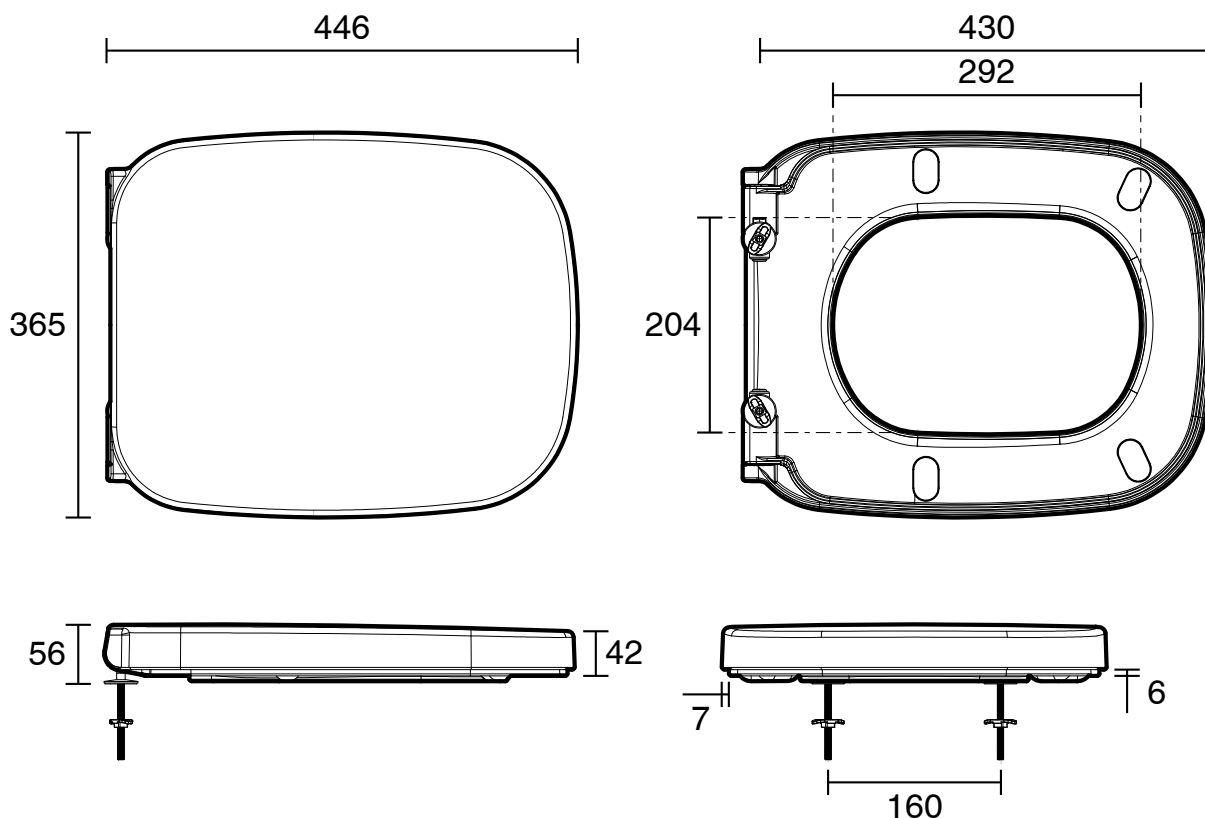

Roca Debba MK2 Soft Close Quick Release Toilet Seat White

9507711

SPECIFICATIONS	
Recommended Use	Residential;Commercial
Toilet Seat Type	Soft Close;Quick Release
Primary Material	Polypropylene (PP)
Colour	White
WARRANTY	
Product or Parts Replacement Only (Years)	5
<i>Please refer to Roca Warranty page for full Terms and Conditions</i>	