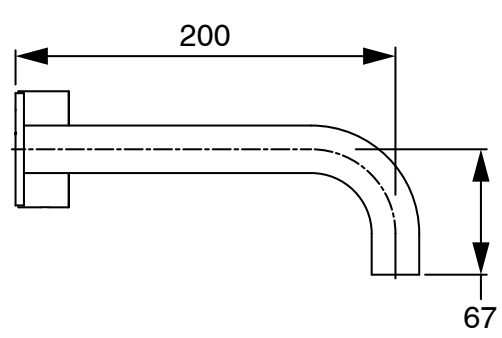

SUSSEX

Sussex Pure Progressive Wall Basin Mixer Tap System 200mm Brushed Nickel (3 Star)

2299215

SPECIFICATIONS

Recommended Use	Residential;Commercial
Colour Finish	Brushed Nickel
Primary Material	DR Brass
Recommended Pressure Range	150 - 500 kPa as per AS3500
Max Continuous Working Temperature (deg C)	65
Min Continuous Working Temperature (deg C)	1

WARRANTY

Residential Use (Years)	40
Commercial Use (Years)	10

Please refer to Sussex Warranty page for full Terms and Conditions

Dimensions are nominal measurements only.

CLEANING RECOMMENDATIONS:

We recommend the use of soapy water or approved cleaners. This product should not be cleaned with abrasive materials. Damage caused by any improper treatment is not covered by the product warranty. Refer to Warranty Conditions

Disclaimer: Products in this specification manual must by regulation be installed by licensed and registered trade people. The manufacturer/distributor reserves the right to vary specifications or delete models from their range without prior notification. Dimensions are nominal measurements only. Dimensions and set-outs listed are correct at time of publication however the manufacturer/distributor takes no responsibility for printing errors.

Published 09/04/2026

To see the complete Sussex range go to www.reece.com.au