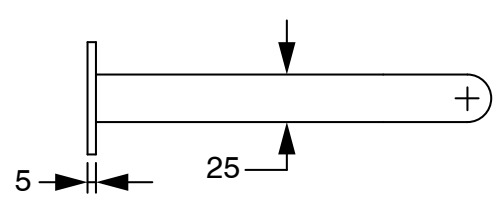

SUSSEX

Sussex Pure Progressive Wall Basin Mixer Tap System 200mm Brushed Nickel (3 Star)

2299215

SPECIFICATIONS

Recommended Use	Residential;Commercial
Colour Finish	Brushed Nickel
Primary Material	DR Brass
Recommended Pressure Range	150 - 500 kPa as per AS3500
Max Continuous Working Temperature (deg C)	65
Min Continuous Working Temperature (deg C)	1

WARRANTY

Residential Use (Years)	40
Commercial Use (Years)	10

Please refer to Sussex Warranty page for full Terms and Conditions

Dimensions are nominal measurements only.

CLEANING RECOMMENDATIONS:

We recommend the use of soapy water or approved cleaners. This product should not be cleaned with abrasive materials. Damage caused by any improper treatment is not covered by the product warranty. Refer to Warranty Conditions

Disclaimer: Products in this specification manual must by regulation be installed by licensed and registered trade people. The manufacturer/distributor reserves the right to vary specifications or delete models from their range without prior notification. Dimensions are nominal measurements only. Dimensions and set-outs listed are correct at time of publication however the manufacturer/distributor takes no responsibility for printing errors.

Published 09/04/2026

To see the complete Sussex range go to www.reece.com.au