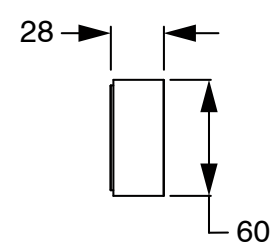

SUSSEX

Sussex Pure Progressive Wall Basin Mixer Tap System 200mm Brushed Nickel (3 Star)

2299215

SPECIFICATIONS

Recommended Use	Residential;Commercial
Colour Finish	Brushed Nickel
Primary Material	DR Brass
Recommended Pressure Range	150 - 500 kPa as per AS3500
Max Continuous Working Temperature (deg C)	65
Min Continuous Working Temperature (deg C)	1

WARRANTY

Residential Use (Years)	40
Commercial Use (Years)	10

Please refer to Sussex Warranty page for full Terms and Conditions

Dimensions are nominal measurements only.

CLEANING RECOMMENDATIONS:

We recommend the use of soapy water or approved cleaners. This product should not be cleaned with abrasive materials. Damage caused by any improper treatment is not covered by the product warranty. Refer to Warranty Conditions

Disclaimer: Products in this specification manual must by regulation be installed by licensed and registered trade people. The manufacturer/distributor reserves the right to vary specifications or delete models from their range without prior notification. Dimensions are nominal measurements only. Dimensions and set-outs listed are correct at time of publication however the manufacturer/distributor takes no responsibility for printing errors.

Published 09/04/2026

To see the complete Sussex range go to www.reece.com.au