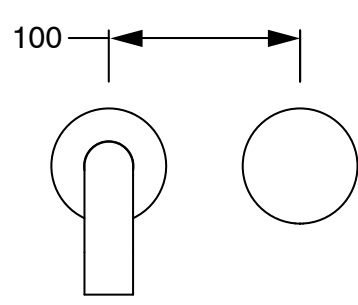

SUSSEX

Sussex Pure Progressive Wall Basin Mixer Tap System 200mm Brushed Nickel (3 Star)

2299215

SPECIFICATIONS

Recommended Use	Residential;Commercial
Colour Finish	Brushed Nickel
Primary Material	DR Brass
Recommended Pressure Range	150 - 500 kPa as per AS3500
Max Continuous Working Temperature (deg C)	65
Min Continuous Working Temperature (deg C)	1

WARRANTY

Residential Use (Years)	40
Commercial Use (Years)	10

Please refer to Sussex Warranty page for full Terms and Conditions

Dimensions are nominal measurements only.

CLEANING RECOMMENDATIONS:

We recommend the use of soapy water or approved cleaners. This product should not be cleaned with abrasive materials. Damage caused by any improper treatment is not covered by the product warranty. Refer to Warranty Conditions

Disclaimer: Products in this specification manual must by regulation be installed by licensed and registered trade people. The manufacturer/distributor reserves the right to vary specifications or delete models from their range without prior notification. Dimensions are nominal measurements only. Dimensions and set-outs listed are correct at time of publication however the manufacturer/distributor takes no responsibility for printing errors.

Published 09/04/2026

To see the complete Sussex range go to www.reece.com.au