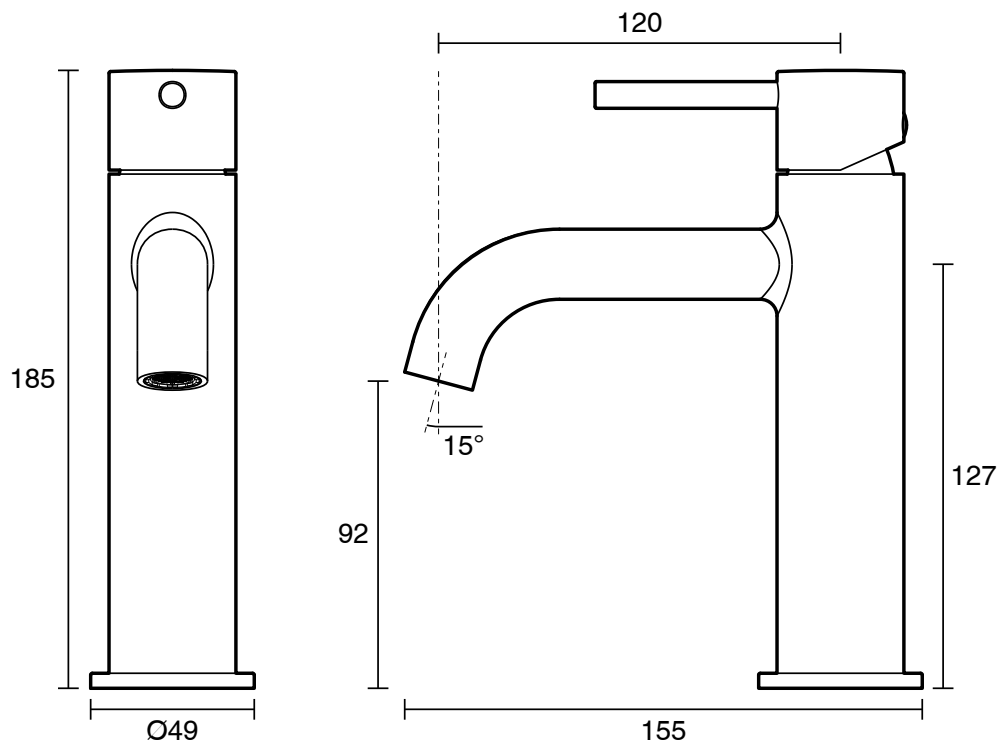

mizu

Mizu Drift Basin Mixer Curved Spout Brushed Gunmetal (6 Star) Lead Free

2267260

SPECIFICATIONS	
Recommended Use	Residential;Commercial
Colour Finish	Brushed Gunmetal
Primary Material	Lead Free Brass
Recommended Pressure Range	150 - 500 kPa as per AS3500
Max Continuous Working Temperature (deg C)	65
Min Continuous Working Temperature (deg C)	5
WARRANTY	
Residential & Commercial Use (Years)	25
Spare Parts & Labour (Years)	1
<i>Please refer to Mizu Warranty page for full Terms and Conditions</i>	

Disclaimer: Products in this specification manual must by regulation be installed by licensed and registered trade people. The manufacturer/distributor reserves the right to vary specifications or delete models from their range without prior notification. Dimensions are nominal measurements only. Dimensions and set-outs listed are correct at time of publication however the manufacturer/distributor takes no responsibility for printing errors.