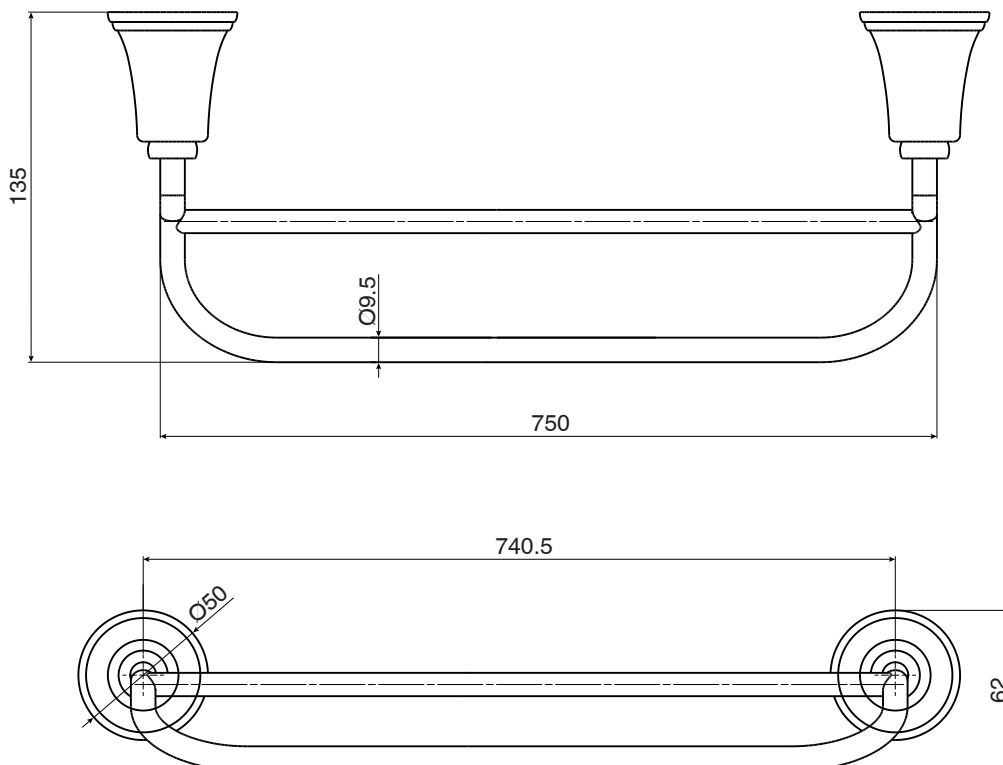

Posh Canterbury Double Towel Rail 750mm Chrome

9508464

SPECIFICATIONS

Recommended Use	Residential;Commercial
Colour Finish	Polished Chrome
Primary Material	DR Brass

WARRANTY

Residential & Commercial Use (Years)	25
Spare Parts & Labour (Years)	1

Please refer to Posh Warranty Page for full Terms and Conditions

Dimensions are nominal measurements only.

CLEANING RECOMMENDATIONS:

We recommend the use of soapy water or approved cleaners. This product should not be cleaned with abrasive materials. Damage caused by any improper treatment is not covered by the product warranty. Refer to Warranty Conditions

Disclaimer: Products in this specification manual must by regulation be installed by licensed and registered trade people. The manufacturer/distributor reserves the right to vary specifications or delete models from their range without prior notification. Dimensions are nominal measurements only. Dimensions and set-outs listed are correct at time of publication however the manufacturer/distributor takes no responsibility for printing errors.

Published 01/04/2026

To see the complete Posh range go to
www.reece.com.au