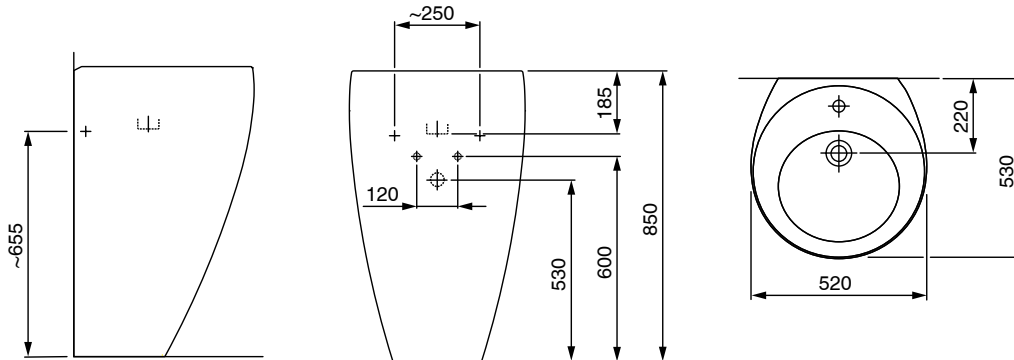

## LAUFEN Alessi One Wall Basin/Pedestal 1 Taphole 520 x 530mm White

9503639

SPECIFICATIONS	
Recommended Use	Residential;Commercial
Primary Material	Vitreous China
Colour Finish	White
Bowl Capacity (L)	5.8
Weight (kg)	41
Taphole Configuration	One
Overflow Included	No
Plug & Waste Included	No
WARRANTY	
Residential & Commercial Use (Years)	25
Spare Parts & Labour (Years)	1
<i>Please refer to LAUFEN Warranty page for full Terms and Conditions</i>	

Dimensions are nominal measurements only.