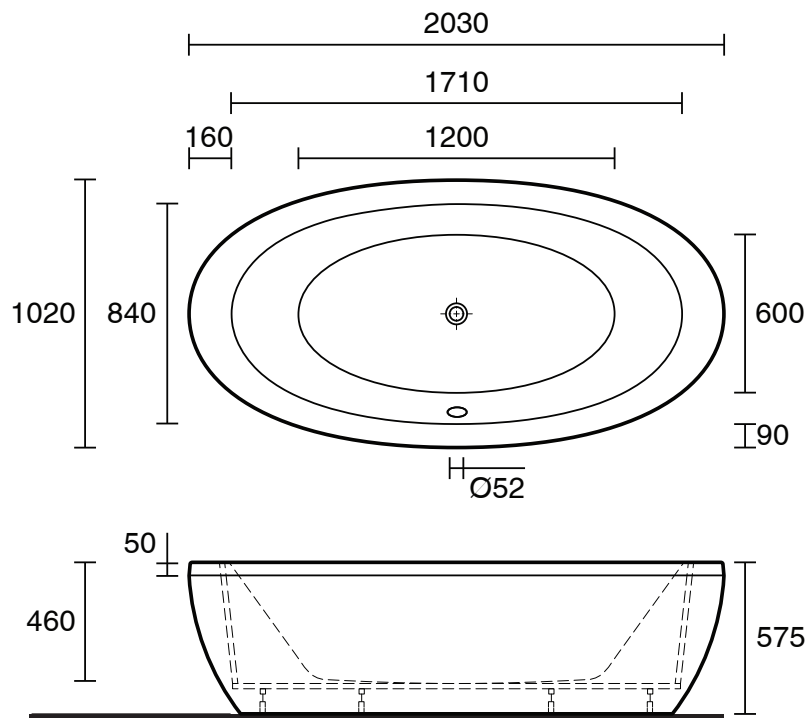

LAUFEN

LAUFEN Alessi One Freestanding Bath 2030 x 1020mm White

9504055

SPECIFICATIONS

Recommended Use	Residential;Commercial
Bath Type	Freestanding
Primary Material	Acrylic
Colour Finish	White
Capacity (L)	230
Weight (kg)	52
Mounting	Floor
Overflow Included	Yes
Plug & Waste Included	No

WARRANTY

Residential & Commercial Use (Years)	25
Spare Parts & Labour (Years)	1

Please refer to LAUFEN Warranty page for full Terms and Conditions

Dimensions are nominal measurements only.

CLEANING RECOMMENDATIONS:

We recommend the use of soapy water or approved cleaners. This product should not be cleaned with abrasive materials. Damage caused by any improper treatment is not covered by the product warranty. Refer to Warranty Conditions

Disclaimer: Products in this specification manual must by regulation be installed by licensed and registered trade people. The manufacturer/distributor reserves the right to vary specifications or delete models from their range without prior notification. Dimensions are nominal measurements only. Dimensions and set-outs listed are correct at time of publication however the manufacturer/distributor takes no responsibility for printing errors.

Published 24/04/2026

To see the complete LAUFEN range go to www.reece.com.au