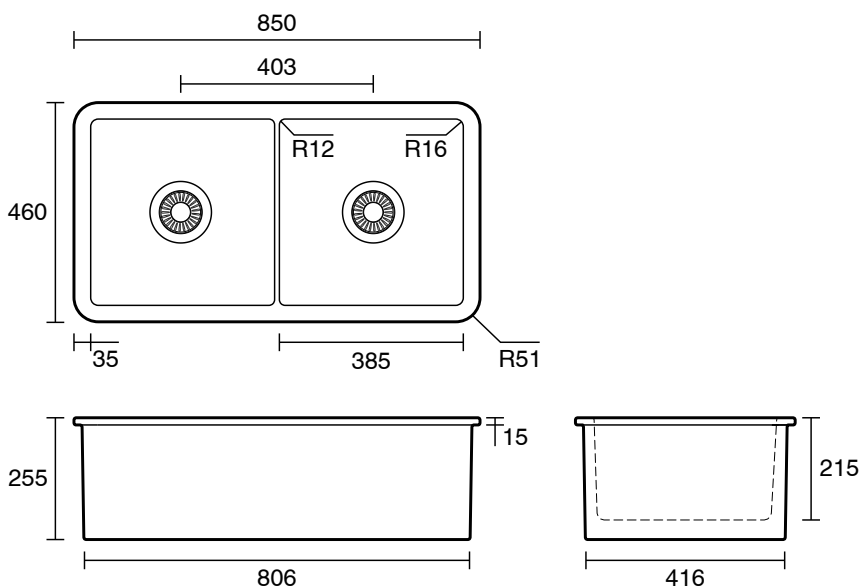

Dimensions are nominal measurements only.

CLEANING RECOMMENDATIONS:

We recommend the use of soapy water or approved cleaners. This product should not be cleaned with abrasive materials. Damage caused by any improper treatment is not covered by the product warranty. Refer to Warranty Conditions

Disclaimer: Products in this specification manual must by regulation be installed by licensed and registered trade people. The manufacturer/distributor reserves the right to vary specifications or delete models from their range without prior notification. Dimensions are nominal measurements only. Dimensions and set-outs listed are correct at time of publication however the manufacturer/distributor takes no responsibility for printing errors.

Published 01/04/2026

To see the complete Memo range go to www.reece.com.au