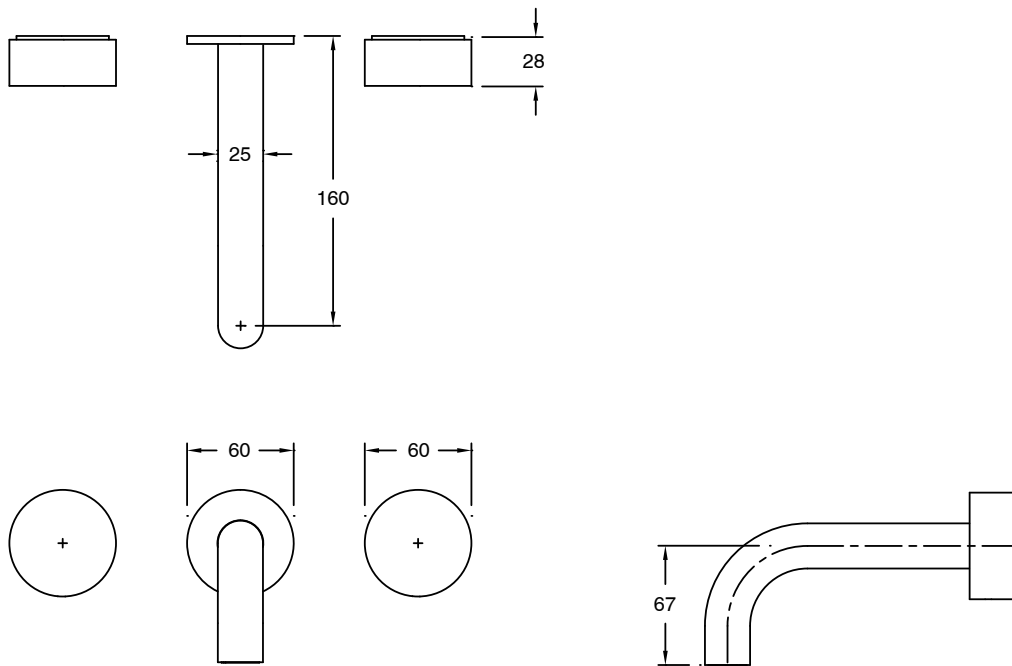

SUSSEX

Sussex Pure Bath Set 160mm with Linear Textured Handles PVD Brushed Gold Lead Free

47078

SPECIFICATIONS

Recommended Use	Residential;Commercial
Colour Finish	Brushed Gold
Primary Material	Lead Free Brass
Recommended Pressure Range	150 - 500 kPa as per AS3500
Max Continuous Working Temperature (deg C)	65
Min Continuous Working Temperature (deg C)	1

WARRANTY

Residential Use (Years)	40
Commercial Use (Years)	10

Please refer to Sussex Warranty page for full Terms and Conditions

Dimensions are nominal measurements only.

CLEANING RECOMMENDATIONS:

We recommend the use of soapy water or approved cleaners. This product should not be cleaned with abrasive materials. Damage caused by any improper treatment is not covered by the product warranty. Refer to Warranty Conditions

Disclaimer: Products in this specification manual must by regulation be installed by licensed and registered trade people. The manufacturer/distributor reserves the right to vary specifications or delete models from their range without prior notification. Dimensions are nominal measurements only. Dimensions and set-outs listed are correct at time of publication however the manufacturer/distributor takes no responsibility for printing errors.

Published 14/05/2026

To see the complete Sussex range go to www.reece.com.au