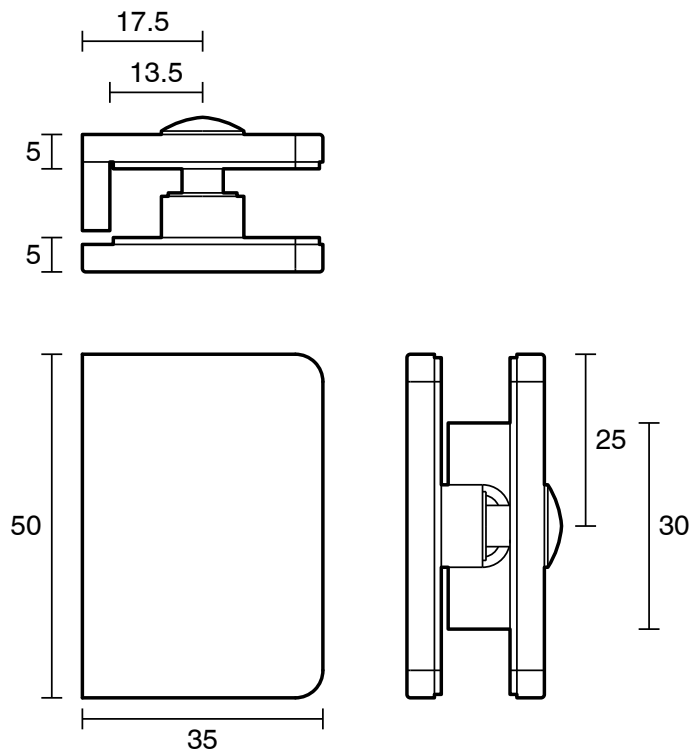

## Kado Lux Frameless Shower Screen Clips (2) Brushed Gunmetal

1705964

SPECIFICATIONS	
Recommended Use	Residential;Commercial
Colour Finish	Brushed Gunmetal
Primary Material	Brass
Mounting	Product Surface
WARRANTY	
Residential & Commercial Use (Years)	25
Spare Parts & Labour (Years)	1
<i>Please refer to Kado Warranty Page for full Terms and Conditions</i>	

Dimensions are nominal measurements only.