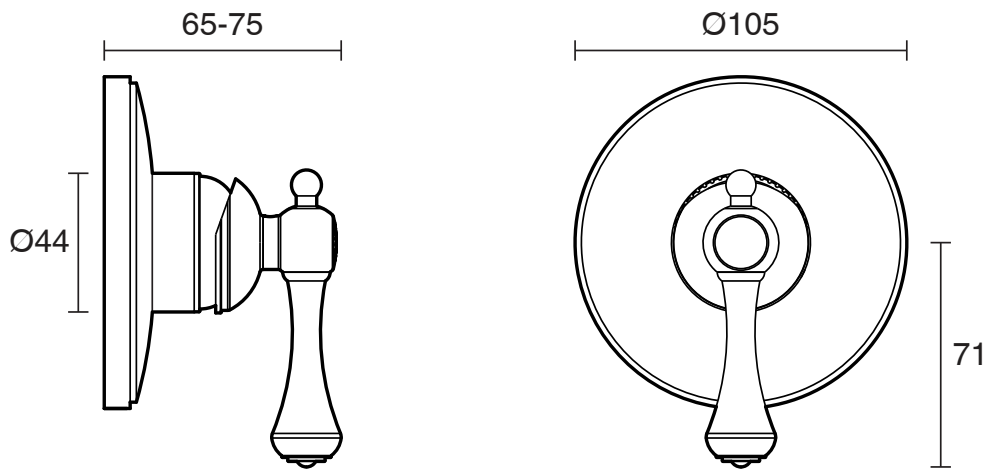

KADO

Kado Era Shower Mixer Brass Gold

9507546

SPECIFICATIONS

Recommended Use	Residential;Commercial
Colour	Brass Gold
Finish	Polished
Material	DR Brass
Recommended Pressure Range	150 - 500 kPa
Maximum Continuous Working Temperature	80 deg C
Suitable for Storage Tank Hot Water	Yes
Suitable for Continuous Flow Hot Water	Yes
Suitable for Gravity Feed Hot Water	No

WARRANTY

Residential & Commercial Use (Years)	25
Spare Parts & Labour (Years)	1

Please refer to Kado Warranty Page for full Terms and Conditions

Dimensions are nominal measurements only.

CLEANING RECOMMENDATIONS:

We recommend the use of soapy water or approved cleaners. This product should not be cleaned with abrasive materials. Damage caused by any improper treatment is not covered by the product warranty. Refer to Warranty Conditions

Disclaimer: Products in this specification manual must by regulation be installed by licensed and registered trade people. The manufacturer/distributor reserves the right to vary specifications or delete models from their range without prior notification. Dimensions are nominal measurements only. Dimensions and set-outs listed are correct at time of publication however the manufacturer/distributor takes no responsibility for printing errors.

Published 01/04/2026

To see the complete Kado range go to www.reece.com.au