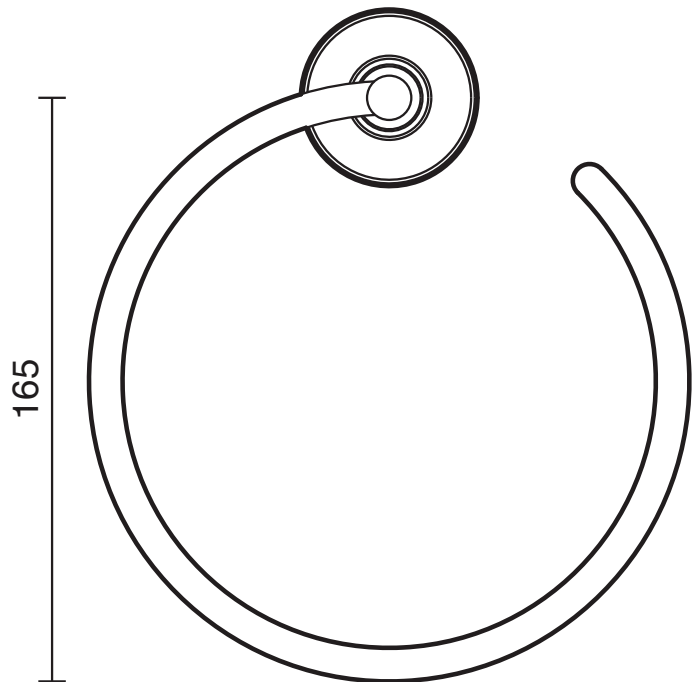

KADO

Kado Era Towel Ring Chrome

9507728

SPECIFICATIONS

Recommended Use	Residential;Commercial
Colour	Chrome
Material	Zinc/Steel

WARRANTY

Residential & Commercial Use (Years)	25
Parts Replacement Only (Years)	1

Please refer to Kado Warranty Page for full Terms and Conditions

Dimensions are nominal measurements only.

CLEANING RECOMMENDATIONS:

We recommend the use of soapy water or approved cleaners. This product should not be cleaned with abrasive materials. Damage caused by any improper treatment is not covered by the product warranty. Refer to Warranty Conditions

Disclaimer: Products in this specification manual must by regulation be installed by licensed and registered trade people. The manufacturer/distributor reserves the right to vary specifications or delete models from their range without prior notification. Dimensions are nominal measurements only. Dimensions and set-outs listed are correct at time of publication however the manufacturer/distributor takes no responsibility for printing errors.

Published 01/04/2026

To see the complete Kado range go to www.reece.com.au