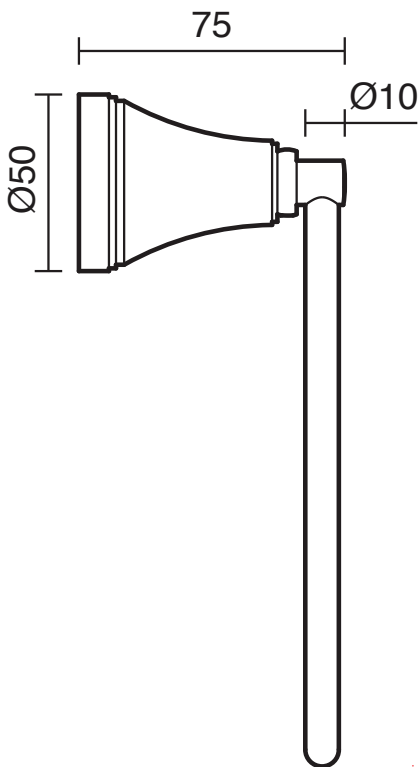

KADO

Kado Era Towel Ring Chrome

9507728

SPECIFICATIONS

Recommended Use	Residential;Commercial
Colour	Chrome
Material	Zinc/Steel

WARRANTY

Residential & Commercial Use (Years)	25
Parts Replacement Only (Years)	1

Please refer to Kado Warranty Page for full Terms and Conditions

Dimensions are nominal measurements only.

CLEANING RECOMMENDATIONS:

We recommend the use of soapy water or approved cleaners. This product should not be cleaned with abrasive materials. Damage caused by any improper treatment is not covered by the product warranty. Refer to Warranty Conditions

Disclaimer: Products in this specification manual must by regulation be installed by licensed and registered trade people. The manufacturer/distributor reserves the right to vary specifications or delete models from their range without prior notification. Dimensions are nominal measurements only. Dimensions and set-outs listed are correct at time of publication however the manufacturer/distributor takes no responsibility for printing errors.

Published 01/04/2026

To see the complete Kado range go to www.reece.com.au