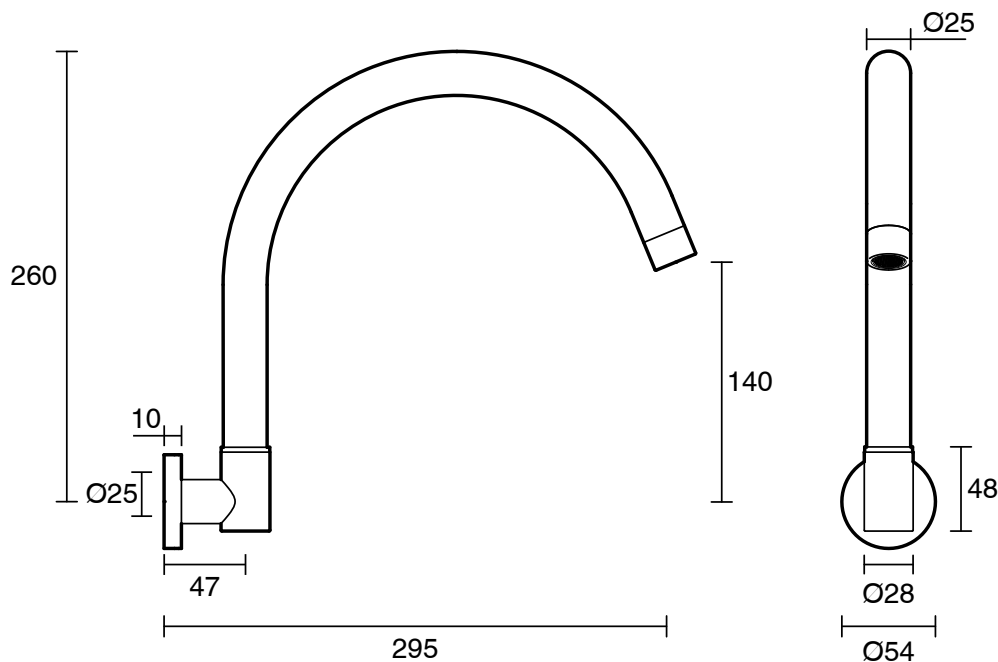

SUSSEX

Scala Wall Spa Outlet Curved Living Tumbled Brass Lead Free

52717

SPECIFICATIONS	
Recommended Use	Residential;Commercial
Colour Finish	Living Tumbled Brass
Primary Material	Lead Free Brass
Recommended Pressure Range	150 - 500 kPa as per AS3500
Max Continuous Working Temperature (deg C)	65
Min Continuous Working Temperature (deg C)	1
WARRANTY	
Residential Use (Years)	40
Commercial Use (Years)	10
<i>Please refer to Sussex Warranty page for full Terms and Conditions</i>	