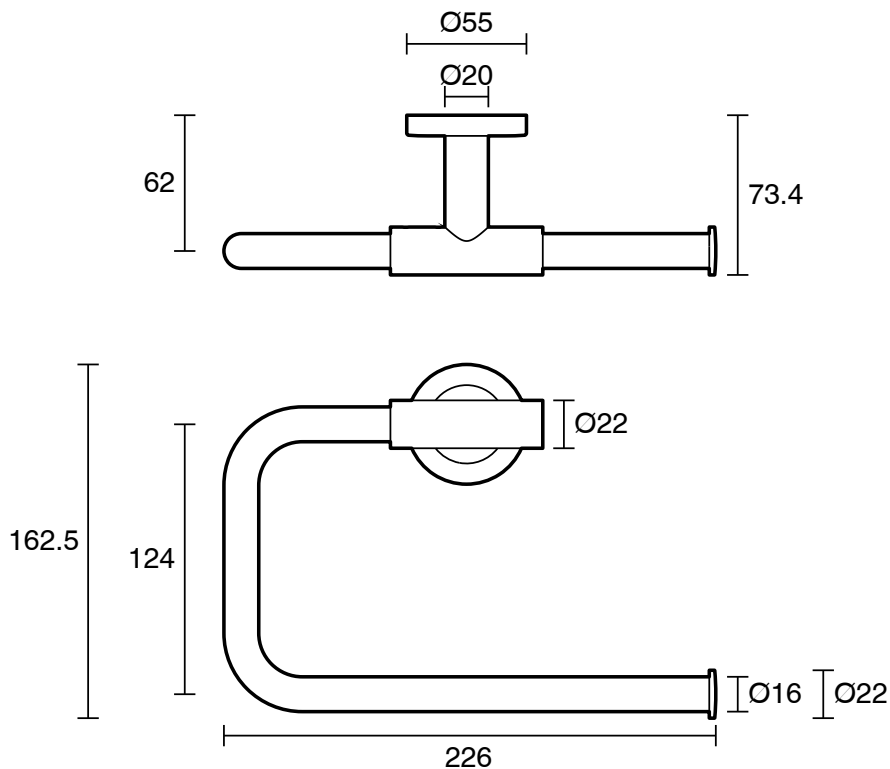

## Roca Ona Guest Towel Ring Matte Black

15083

SPECIFICATIONS	
Recommended Use	Residential;Commercial
Colour Finish	Matte Black
Primary Material	Brass
WARRANTY	
Residential & Commercial Use (Years)	25
Parts Replacement Only (Years)	1
<i>Please refer to Roca Warranty page for full Terms and Conditions</i>	

Dimensions are nominal measurements only.