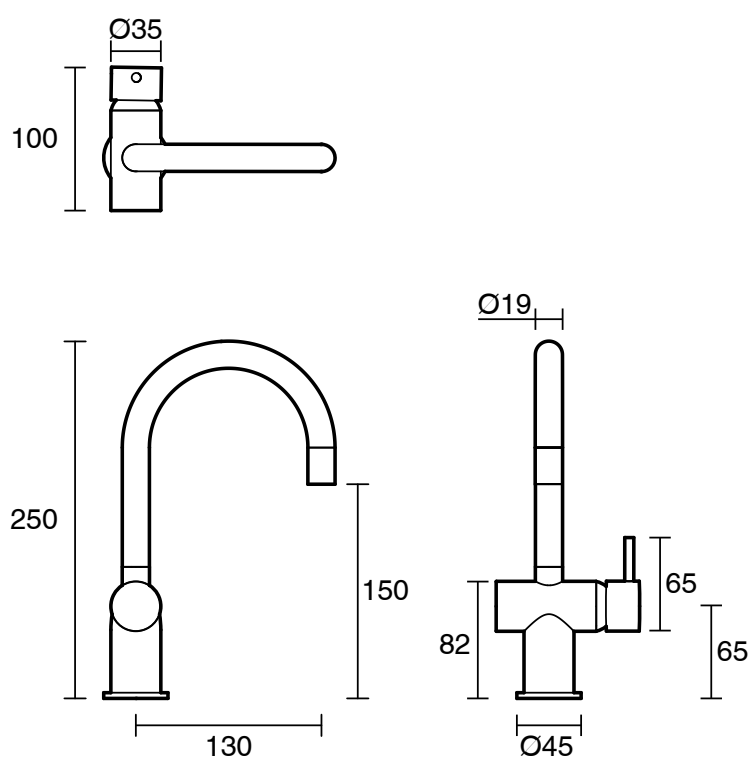

SUSSEX

**Scala Mini Basin / Sink Mixer Curved Small Right Hand PVD Brushed Platinum Gold (5 Star)
Lead Free
51878**

SPECIFICATIONS

Recommended Use	Residential;Commercial
Colour Finish	Brushed Platinum Gold
Primary Material	Lead Free Brass
Recommended Pressure Range	150 - 500 kPa as per AS3500
Max Continuous Working Temperature (deg C)	65
Min Continuous Working Temperature (deg C)	1

WARRANTY

Residential Use (Years)	40
Commercial Use (Years)	10

Please refer to Sussex Warranty page for full Terms and Conditions

Dimensions are nominal measurements only.

CLEANING RECOMMENDATIONS:

We recommend the use of soapy water or approved cleaners. This product should not be cleaned with abrasive materials. Damage caused by any improper treatment is not covered by the product warranty. Refer to Warranty Conditions

Disclaimer: Products in this specification manual must by regulation be installed by licensed and registered trade people. The manufacturer/distributor reserves the right to vary specifications or delete models from their range without prior notification. Dimensions are nominal measurements only. Dimensions and set-outs listed are correct at time of publication however the manufacturer/distributor takes no responsibility for printing errors.
Published 30/04/2026

To see the complete Sussex range go to www.reece.com.au