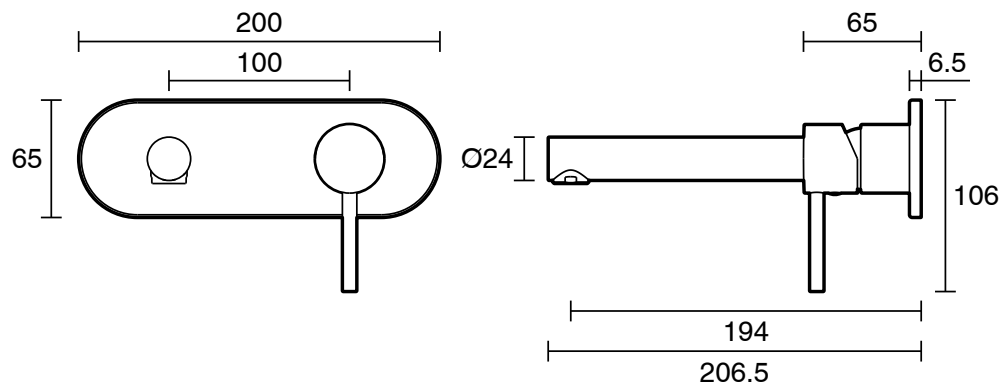

mizu

Mizu Drift Wall Basin/Bath Mixer Set Straight Spout Trimset Brushed Nickel (6 Star) Lead Free

2267245

SPECIFICATIONS	
Recommended Use	Residential;Commercial
Colour Finish	Brushed Nickel
Primary Material	Lead Free Brass
Recommended Pressure Range	150 - 500 kPa as per AS3500
Max Continuous Working Temperature (deg C)	65
Min Continuous Working Temperature (deg C)	5
WARRANTY	
Residential & Commercial Use (Years)	25
Spare Parts & Labour (Years)	1
<i>Please refer to Mizu Warranty page for full Terms and Conditions</i>	

Disclaimer: Products in this specification manual must by regulation be installed by licensed and registered trade people. The manufacturer/distributor reserves the right to vary specifications or delete models from their range without prior notification. Dimensions are nominal measurements only. Dimensions and set-outs listed are correct at time of publication however the manufacturer/distributor takes no responsibility for printing errors.