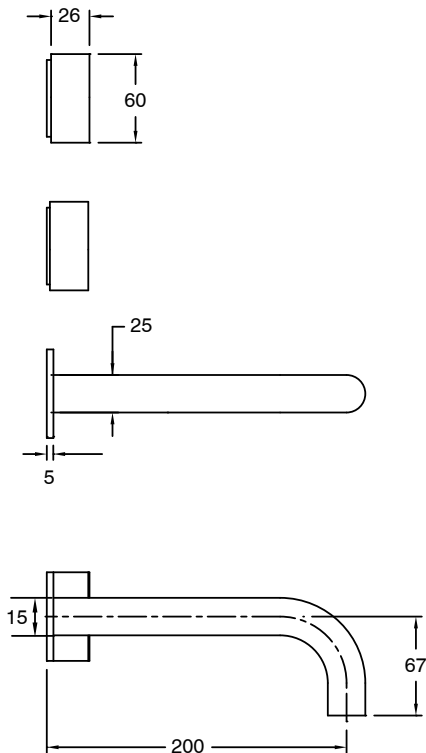

SUSSEX

Sussex Pure Wall Basin Hostess System 200mm Right Hand PVD Matte Black (3 Star)

9511386

SPECIFICATIONS

Recommended Use	Residential;Commercial
Colour Finish	Matte Black
Primary Material	DR Brass
Recommended Pressure Range	150 - 500 kPa as per AS3500
Max Continuous Working Temperature (deg C)	65
Min Continuous Working Temperature (deg C)	1

WARRANTY

Residential Use (Years)	40
Commercial Use (Years)	10

Please refer to Sussex Warranty page for full Terms and Conditions

Dimensions are nominal measurements only.

CLEANING RECOMMENDATIONS:

We recommend the use of soapy water or approved cleaners. This product should not be cleaned with abrasive materials. Damage caused by any improper treatment is not covered by the product warranty. Refer to Warranty Conditions

Disclaimer: Products in this specification manual must by regulation be installed by licensed and registered trade people. The manufacturer/distributor reserves the right to vary specifications or delete models from their range without prior notification. Dimensions are nominal measurements only. Dimensions and set-outs listed are correct at time of publication however the manufacturer/distributor takes no responsibility for printing errors.

Published 01/04/2026

To see the complete Sussex range go to www.reece.com.au