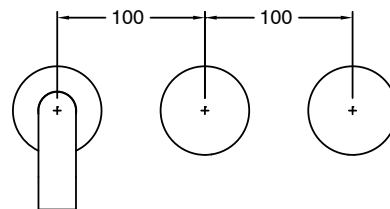

SUSSEX

Sussex Pure Wall Basin Hostess System 200mm Right Hand PVD Matte Black (3 Star)

9511386

SPECIFICATIONS

Recommended Use	Residential;Commercial
Colour Finish	Matte Black
Primary Material	DR Brass
Recommended Pressure Range	150 - 500 kPa as per AS3500
Max Continuous Working Temperature (deg C)	65
Min Continuous Working Temperature (deg C)	1

WARRANTY

Residential Use (Years)	40
Commercial Use (Years)	10

Please refer to Sussex Warranty page for full Terms and Conditions

Dimensions are nominal measurements only.

CLEANING RECOMMENDATIONS:

We recommend the use of soapy water or approved cleaners. This product should not be cleaned with abrasive materials. Damage caused by any improper treatment is not covered by the product warranty. Refer to Warranty Conditions

Disclaimer: Products in this specification manual must by regulation be installed by licensed and registered trade people. The manufacturer/distributor reserves the right to vary specifications or delete models from their range without prior notification. Dimensions are nominal measurements only. Dimensions and set-outs listed are correct at time of publication however the manufacturer/distributor takes no responsibility for printing errors.

Published 01/04/2026

To see the complete Sussex range go to www.reece.com.au