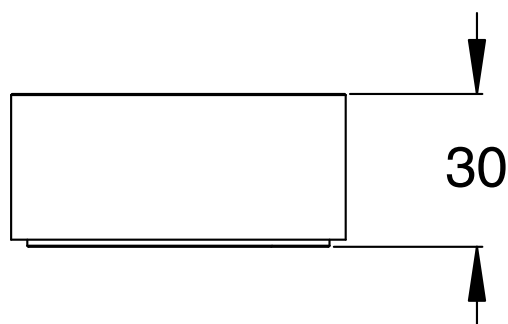

SUSSEX

Sussex Pure Progressive Top Mount Hob Mixer with Cirque Textured Handles
PVD Brushed Gunmetal Lead Free
50640

SPECIFICATIONS

Recommended Use	Residential;Commercial
Colour Finish	Brushed Gunmetal
Primary Material	Lead Free Brass
Recommended Pressure Range	150 - 500 kPa as per AS3500
Max Continuous Working Temperature (deg C)	65
Min Continuous Working Temperature (deg C)	1

WARRANTY

Residential Use (Years)	40
Commercial Use (Years)	10

Please refer to Sussex Warranty page for full Terms and Conditions

Dimensions are nominal measurements only.

CLEANING RECOMMENDATIONS:

We recommend the use of soapy water or approved cleaners. This product should not be cleaned with abrasive materials. Damage caused by any improper treatment is not covered by the product warranty. Refer to Warranty Conditions

Disclaimer: Products in this specification manual must by regulation be installed by licensed and registered trade people. The manufacturer/distributor reserves the right to vary specifications or delete models from their range without prior notification. Dimensions are nominal measurements only. Dimensions and set-outs listed are correct at time of publication however the manufacturer/distributor takes no responsibility for printing errors.

Published 07/05/2026

To see the complete Sussex range go to www.reece.com.au