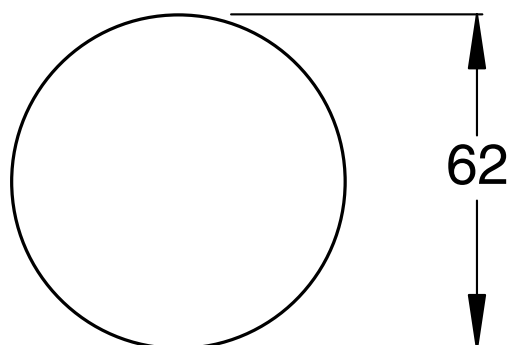

SUSSEX

Sussex Pure Progressive Top Mount Hob Mixer with Cirque Textured Handles
PVD Brushed Gunmetal Lead Free
50640

SPECIFICATIONS

Recommended Use	Residential;Commercial
Colour Finish	Brushed Gunmetal
Primary Material	Lead Free Brass
Recommended Pressure Range	150 - 500 kPa as per AS3500
Max Continuous Working Temperature (deg C)	65
Min Continuous Working Temperature (deg C)	1

WARRANTY

Residential Use (Years)	40
Commercial Use (Years)	10

Please refer to Sussex Warranty page for full Terms and Conditions

Dimensions are nominal measurements only.

CLEANING RECOMMENDATIONS:

We recommend the use of soapy water or approved cleaners. This product should not be cleaned with abrasive materials. Damage caused by any improper treatment is not covered by the product warranty. Refer to Warranty Conditions

Disclaimer: Products in this specification manual must by regulation be installed by licensed and registered trade people. The manufacturer/distributor reserves the right to vary specifications or delete models from their range without prior notification. Dimensions are nominal measurements only. Dimensions and set-outs listed are correct at time of publication however the manufacturer/distributor takes no responsibility for printing errors.

Published 07/05/2026

To see the complete Sussex range go to www.reece.com.au