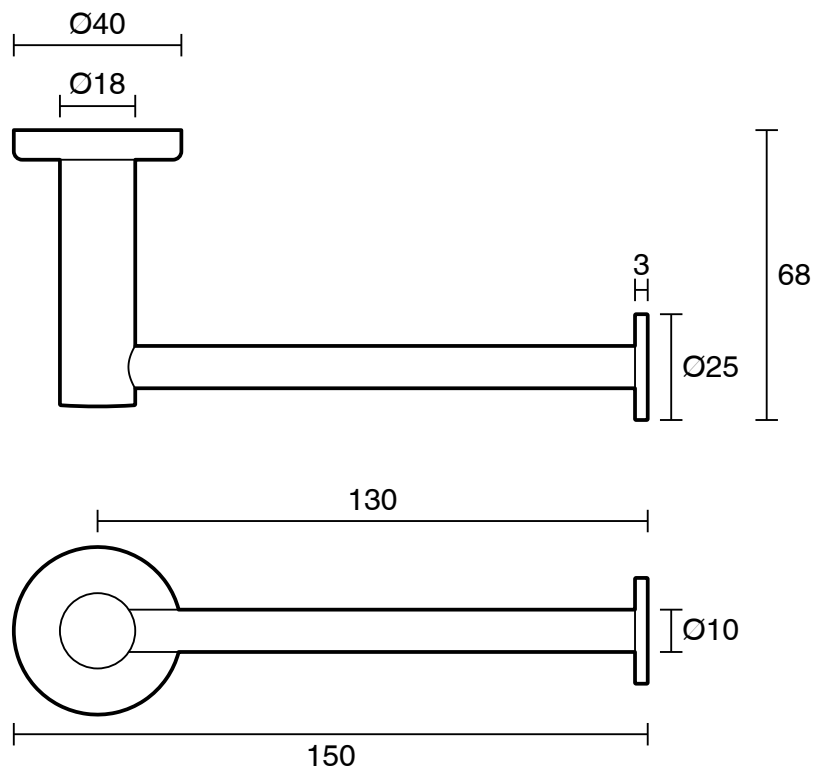

mizu

Mizu Drift Straight Toilet Roll Holder Brushed Brass

9512445

SPECIFICATIONS

Recommended Use	Residential;Commercial
Colour Finish	Brushed Brass
Primary Material	DR Brass

WARRANTY

Residential & Commercial Use (Years)	25
Spare Parts & Labour (Years)	1

Please refer to Mizu Warranty page for full Terms and Conditions

Dimensions are nominal measurements only.

CLEANING RECOMMENDATIONS:

We recommend the use of soapy water or approved cleaners. This product should not be cleaned with abrasive materials. Damage caused by any improper treatment is not covered by the product warranty. Refer to Warranty Conditions

Disclaimer: Products in this specification manual must by regulation be installed by licensed and registered trade people. The manufacturer/distributor reserves the right to vary specifications or delete models from their range without prior notification. Dimensions are nominal measurements only. Dimensions and set-outs listed are correct at time of publication however the manufacturer/distributor takes no responsibility for printing errors.

Published 01/04/2026

To see the complete Mizu range go to www.reece.com.au