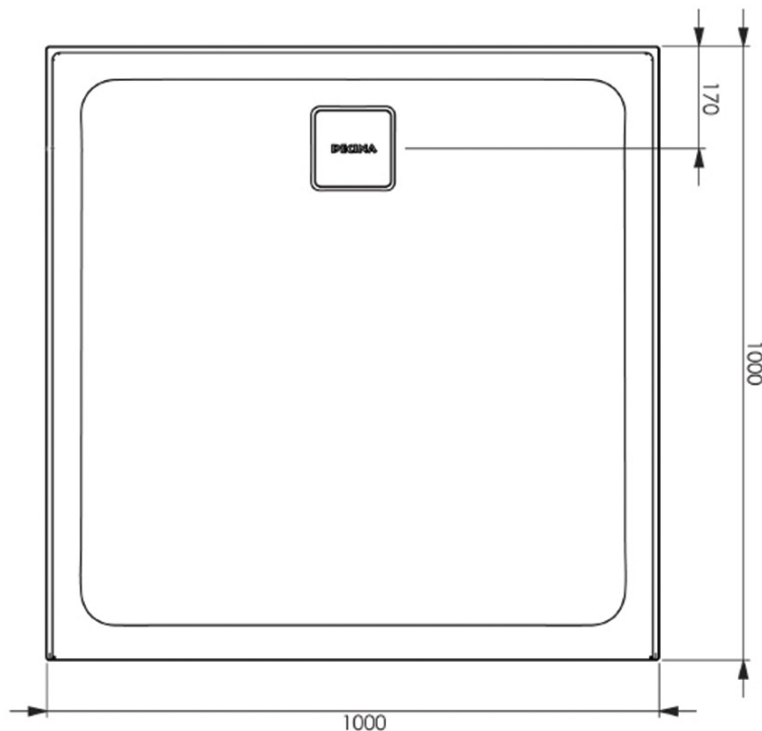

Dimensions are nominal measurements only.

CLEANING RECOMMENDATIONS:

We recommend the use of soapy water or approved cleaners. This product should not be cleaned with abrasive materials. Damage caused by any improper treatment is not covered by the product warranty. Refer to Warranty Conditions

Disclaimer: Products in this specification manual must by regulation be installed by licensed and registered trade people. The manufacturer/distributor reserves the right to vary specifications or delete models from their range without prior notification. Dimensions are nominal measurements only. Dimensions and set-outs listed are correct at time of publication however the manufacturer/distributor takes no responsibility for printing errors.

Published 01/04/2026

To see the complete Posh range go to
www.reece.com.au