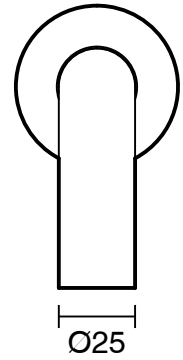

SUSSEX

Scala 25 Curved Bath Outlet 160mm PVD Brushed Platinum Gold Lead Free

51042

SPECIFICATIONS

Recommended Use	Residential;Commercial
Colour Finish	Brushed Platinum Gold
Primary Material	Lead Free Brass
Recommended Pressure Range	150 - 500 kPa as per AS3500
Max Continuous Working Temperature (deg C)	65
Min Continuous Working Temperature (deg C)	1

WARRANTY

Residential Use (Years)	40
Commercial Use (Years)	10

Please refer to Sussex Warranty page for full Terms and Conditions

Dimensions are nominal measurements only.

CLEANING RECOMMENDATIONS:

We recommend the use of soapy water or approved cleaners. This product should not be cleaned with abrasive materials. Damage caused by any improper treatment is not covered by the product warranty. Refer to Warranty Conditions

Disclaimer: Products in this specification manual must by regulation be installed by licensed and registered trade people. The manufacturer/distributor reserves the right to vary specifications or delete models from their range without prior notification. Dimensions are nominal measurements only. Dimensions and set-outs listed are correct at time of publication however the manufacturer/distributor takes no responsibility for printing errors.

Published 12/05/2026

To see the complete Sussex range go to www.reece.com.au