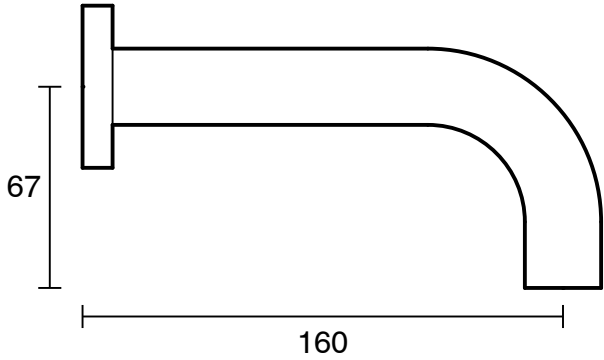

SUSSEX

Scala 25 Curved Bath Outlet 160mm PVD Brushed Platinum Gold Lead Free

51042

SPECIFICATIONS

Recommended Use	Residential;Commercial
Colour Finish	Brushed Platinum Gold
Primary Material	Lead Free Brass
Recommended Pressure Range	150 - 500 kPa as per AS3500
Max Continuous Working Temperature (deg C)	65
Min Continuous Working Temperature (deg C)	1

WARRANTY

Residential Use (Years)	40
Commercial Use (Years)	10

Please refer to Sussex Warranty page for full Terms and Conditions

Dimensions are nominal measurements only.

CLEANING RECOMMENDATIONS:

We recommend the use of soapy water or approved cleaners. This product should not be cleaned with abrasive materials. Damage caused by any improper treatment is not covered by the product warranty. Refer to Warranty Conditions

Disclaimer: Products in this specification manual must by regulation be installed by licensed and registered trade people. The manufacturer/distributor reserves the right to vary specifications or delete models from their range without prior notification. Dimensions are nominal measurements only. Dimensions and set-outs listed are correct at time of publication however the manufacturer/distributor takes no responsibility for printing errors.

Published 12/05/2026

To see the complete Sussex range go to www.reece.com.au