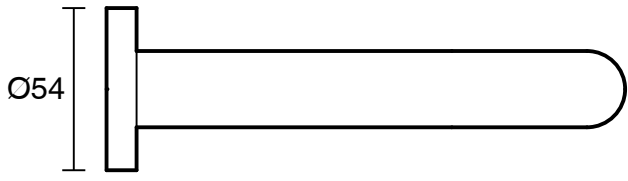

SUSSEX

Scala 25 Curved Bath Outlet 160mm PVD Brushed Platinum Gold Lead Free

51042

SPECIFICATIONS

Recommended Use	Residential;Commercial
Colour Finish	Brushed Platinum Gold
Primary Material	Lead Free Brass
Recommended Pressure Range	150 - 500 kPa as per AS3500
Max Continuous Working Temperature (deg C)	65
Min Continuous Working Temperature (deg C)	1

WARRANTY

Residential Use (Years)	40
Commercial Use (Years)	10

Please refer to Sussex Warranty page for full Terms and Conditions

Dimensions are nominal measurements only.

CLEANING RECOMMENDATIONS:

We recommend the use of soapy water or approved cleaners. This product should not be cleaned with abrasive materials. Damage caused by any improper treatment is not covered by the product warranty. Refer to Warranty Conditions

Disclaimer: Products in this specification manual must by regulation be installed by licensed and registered trade people. The manufacturer/distributor reserves the right to vary specifications or delete models from their range without prior notification. Dimensions are nominal measurements only. Dimensions and set-outs listed are correct at time of publication however the manufacturer/distributor takes no responsibility for printing errors.

Published 12/05/2026

To see the complete Sussex range go to www.reece.com.au