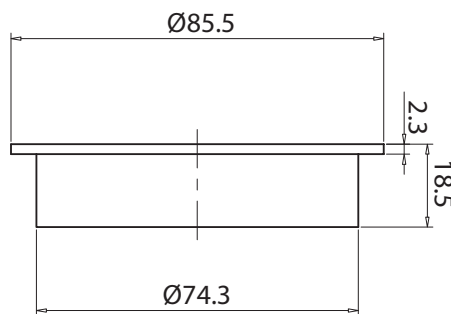

mizu

Mizu Drift Brass Trapscrew Grate Round 80mm Brushed Brass

9512364

SPECIFICATIONS	
Recommended Use	Residential;Commercial
Colour Finish	Brushed Brass
Primary Material	DR Brass
WARRANTY	
Parts Replacement Only - excludes labour costs (Years)	1
<i>Please refer to Mizu Warranty page for full Terms and Conditions</i>	