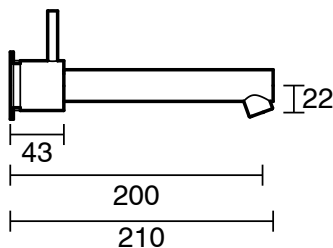

SUSSEX

Scala Straight Wall Basin Set 200mm PVD Brushed Bronze (6 Star) Lead Free

52495

SPECIFICATIONS

Recommended Use	Residential;Commercial
Colour Finish	Brushed Bronze
Primary Material	Lead Free Brass
Recommended Pressure Range	150 - 500 kPa as per AS3500
Max Continuous Working Temperature (deg C)	65
Min Continuous Working Temperature (deg C)	1

WARRANTY

Residential Use (Years)	40
Commercial Use (Years)	10

Please refer to Sussex Warranty page for full Terms and Conditions

Dimensions are nominal measurements only.

CLEANING RECOMMENDATIONS:

We recommend the use of soapy water or approved cleaners. This product should not be cleaned with abrasive materials. Damage caused by any improper treatment is not covered by the product warranty. Refer to Warranty Conditions

Disclaimer: Products in this specification manual must by regulation be installed by licensed and registered trade people. The manufacturer/distributor reserves the right to vary specifications or delete models from their range without prior notification. Dimensions are nominal measurements only. Dimensions and set-outs listed are correct at time of publication however the manufacturer/distributor takes no responsibility for printing errors.

Published 12/05/2026

To see the complete Sussex range go to www.reece.com.au