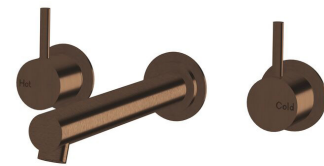

SUSSEX

Scala Straight Wall Basin Set 200mm PVD Brushed Bronze (6 Star) Lead Free

52495

SPECIFICATIONS

Recommended Use	Residential;Commercial
Colour Finish	Brushed Bronze
Primary Material	Lead Free Brass
Recommended Pressure Range	150 - 500 kPa as per AS3500
Max Continuous Working Temperature (deg C)	65
Min Continuous Working Temperature (deg C)	1

WARRANTY

Residential Use (Years)	40
Commercial Use (Years)	10

Please refer to Sussex Warranty page for full Terms and Conditions