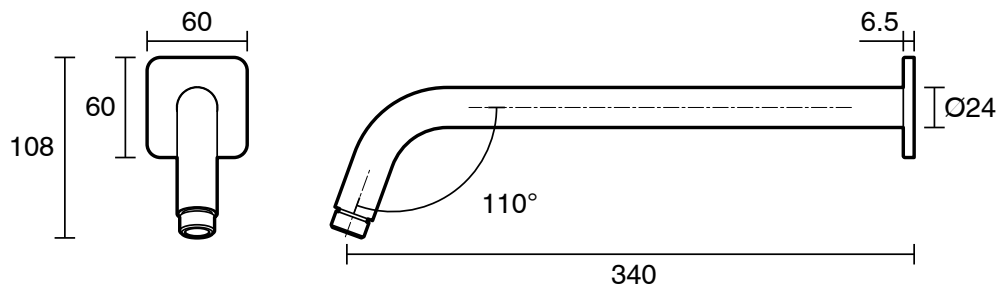

mizu

Mizu Bloc Wall Straight Shower Arm Chrome

29686

SPECIFICATIONS	
Recommended Use	Residential;Commercial
Colour Finish	Polished Chrome
Primary Material	Lead Free Brass
Recommended Pressure Range	150 - 500 kPa as per AS3500
Max Continuous Working Temperature (deg C)	65
Min Continuous Working Temperature (deg C)	5
WARRANTY	
Residential & Commercial Use (Years)	25
Spare Parts & Labour (Years)	1
<i>Please refer to Mizu Warranty page for full Terms and Conditions</i>	

Disclaimer: Products in this specification manual must by regulation be installed by licensed and registered trade people. The manufacturer/distributor reserves the right to vary specifications or delete models from their range without prior notification. Dimensions are nominal measurements only. Dimensions and set-outs listed are correct at time of publication however the manufacturer/distributor takes no responsibility for printing errors.