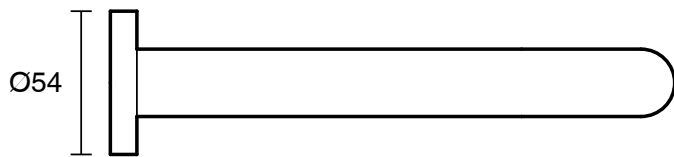

SUSSEX

Scala 25 Wall Outlet Curved 200mm PVD Brushed Gunmetal (3 Star) Lead Free

51138

SPECIFICATIONS	
Recommended Use	Residential;Commercial
Colour Finish	Brushed Gunmetal
Primary Material	Lead Free Brass
Recommended Pressure Range	150 - 500 kPa as per AS3500
Max Continuous Working Temperature (deg C)	65
Min Continuous Working Temperature (deg C)	1
WARRANTY	
Residential Use (Years)	40
Commercial Use (Years)	10
<i>Please refer to Sussex Warranty page for full Terms and Conditions</i>	