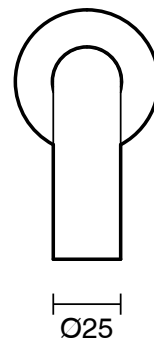

SUSSEX

Scala 25 Wall Outlet Curved 200mm PVD Brushed Gunmetal (3 Star) Lead Free

51138

SPECIFICATIONS	
Recommended Use	Residential;Commercial
Colour Finish	Brushed Gunmetal
Primary Material	Lead Free Brass
Recommended Pressure Range	150 - 500 kPa as per AS3500
Max Continuous Working Temperature (deg C)	65
Min Continuous Working Temperature (deg C)	1
WARRANTY	
Residential Use (Years)	40
Commercial Use (Years)	10
<i>Please refer to Sussex Warranty page for full Terms and Conditions</i>	