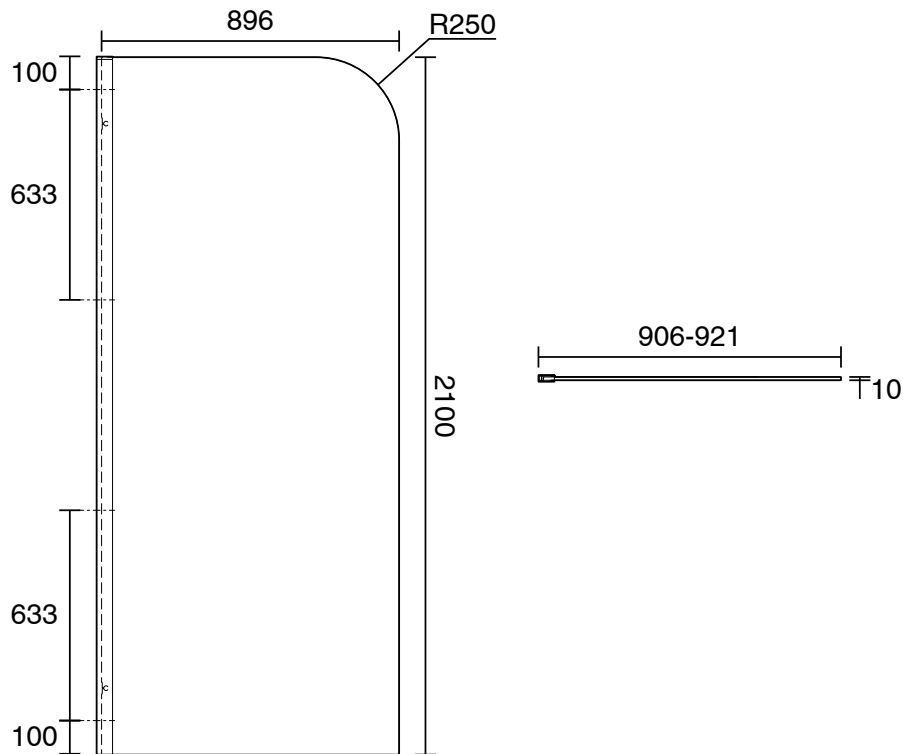

KADO

Kado Lux Frameless Curved Panel with Wall Channel Clear Glass 900mm Chrome

1710058

SPECIFICATIONS

Recommended Use	Residential;Commercial
Colour Finish	Polished Chrome;Clear
Primary Material	Glass
Frame Configuration	Frameless
Screen Shape	Curved
Screen Appearance	Clear
Screen Fixing	Channel
Mounting	Wall

WARRANTY

Residential & Commercial Use (Years)	7
Spare Parts & Labour (Years)	1

Please refer to Kado Warranty Page for full Terms and Conditions

Dimensions are nominal measurements only.

CLEANING RECOMMENDATIONS:

We recommend the use of soapy water or approved cleaners. This product should not be cleaned with abrasive materials. Damage caused by any improper treatment is not covered by the product warranty. Refer to Warranty Conditions

Disclaimer: Products in this specification manual must by regulation be installed by licensed and registered trade people. The manufacturer/distributor reserves the right to vary specifications or delete models from their range without prior notification. Dimensions are nominal measurements only. Dimensions and set-outs listed are correct at time of publication however the manufacturer/distributor takes no responsibility for printing errors.

Published 01/04/2026

To see the complete Kado range go to
www.reece.com.au