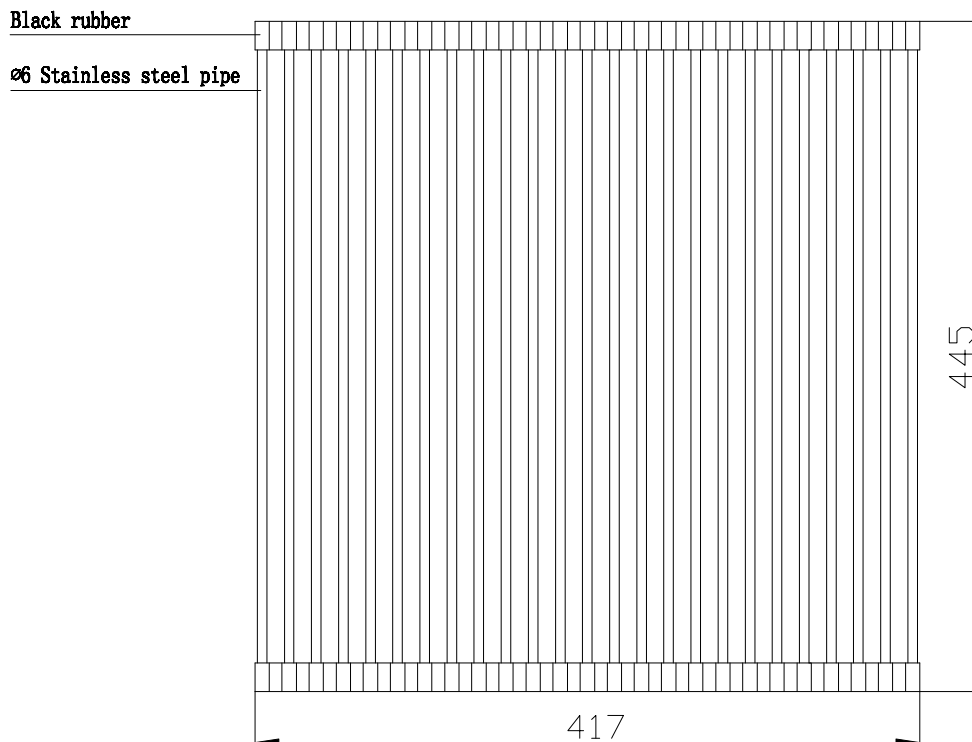

Memo Roller Mat 420mm x 445mm Bronze

2407093

SPECIFICATIONS

Recommended Use	Residential;Commercial
Colour Finish	Bronze
Primary Material	Stainless Steel 304

WARRANTY

Spare Parts & Labour (Years)	1

Please refer to Memo Warranty Page for full Terms and Conditions

Dimensions are nominal measurements only.

CLEANING RECOMMENDATIONS:

We recommend the use of soapy water or approved cleaners. This product should not be cleaned with abrasive materials. Damage caused by any improper treatment is not covered by the product warranty. Refer to Warranty Conditions

Disclaimer: Products in this specification manual must by regulation be installed by licensed and registered trade people. The manufacturer/distributor reserves the right to vary specifications or delete models from their range without prior notification. Dimensions are nominal measurements only. Dimensions and set-outs listed are correct at time of publication however the manufacturer/distributor takes no responsibility for printing errors.

Published 01/04/2026

To see the complete Memo range go to www.reece.com.au