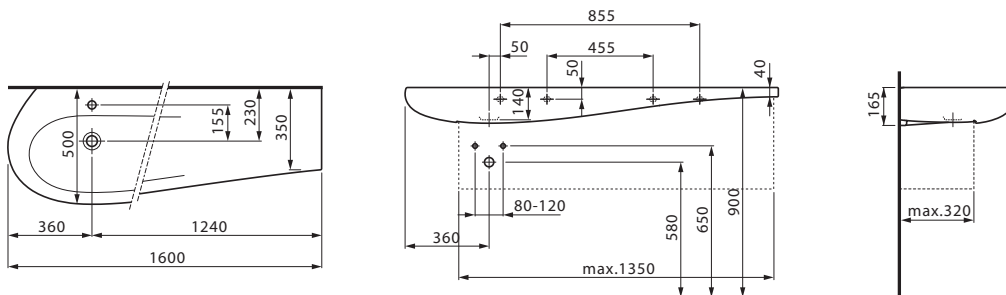

LAUFEN

LAUFEN Alessi One Wall Basin Left Hand Basin No Taphole 1600 x 500mm White

9503786

SPECIFICATIONS

Recommended Use	Residential;Commercial
Primary Material	Vitreous China
Colour Finish	White
Bowl Capacity (L)	7.5
Weight (kg)	35.5
Taphole Configuration	None
Overflow Included	No
Plug & Waste Included	No

WARRANTY

Residential & Commercial Use (Years)	25
Spare Parts & Labour (Years)	1

Please refer to LAUFEN Warranty page for full Terms and Conditions

Dimensions are nominal measurements only.

CLEANING RECOMMENDATIONS:

We recommend the use of soapy water or approved cleaners. This product should not be cleaned with abrasive materials. Damage caused by any improper treatment is not covered by the product warranty. Refer to Warranty Conditions

Disclaimer: Products in this specification manual must by regulation be installed by licensed and registered trade people. The manufacturer/distributor reserves the right to vary specifications or delete models from their range without prior notification. Dimensions are nominal measurements only. Dimensions and set-outs listed are correct at time of publication however the manufacturer/distributor takes no responsibility for printing errors.

Published 23/04/2026

To see the complete LAUFEN range go to www.reece.com.au