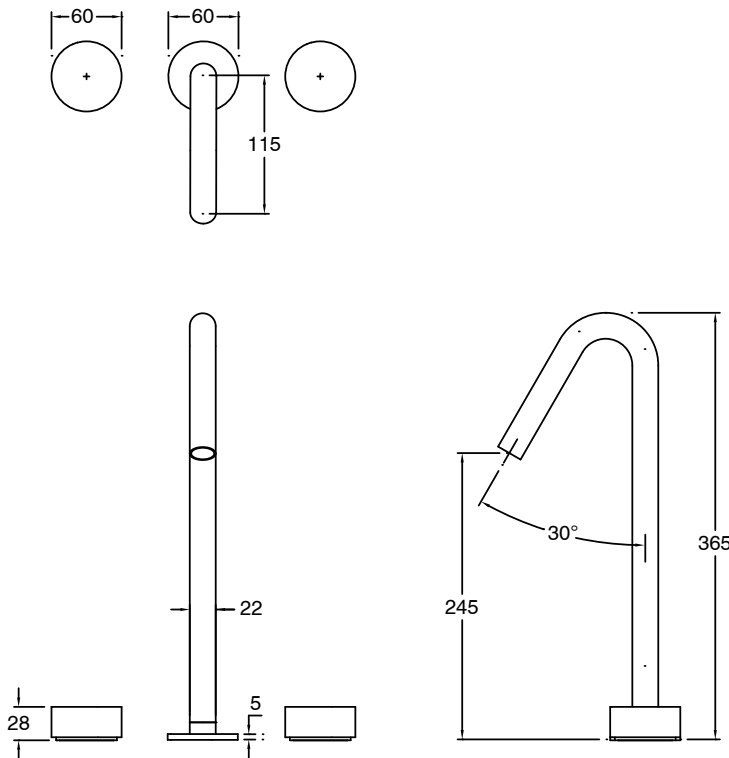

## Sussex Pure Vessel Basin Set with Cirque Textured Handles PVD Matte Black (5 Star) Lead Free

50712

SPECIFICATIONS	
Recommended Use	Residential;Commercial
Colour Finish	Matte Black
Primary Material	Lead Free Brass
Recommended Pressure Range	150 - 500 kPa as per AS3500
Max Continuous Working Temperature (deg C)	65
Min Continuous Working Temperature (deg C)	1
WARRANTY	
Residential Use (Years)	40
Commercial Use (Years)	10
<i>Please refer to Sussex Warranty page for full Terms and Conditions</i>	

Dimensions are nominal measurements only.

**Disclaimer:** Products in this specification manual must by regulation be installed by licensed and registered trade people. The manufacturer/distributor reserves the right to vary specifications or delete models from their range without prior notification. Dimensions are nominal measurements only. Dimensions and set-outs listed are correct at time of publication however the manufacturer/distributor takes no responsibility for printing errors.