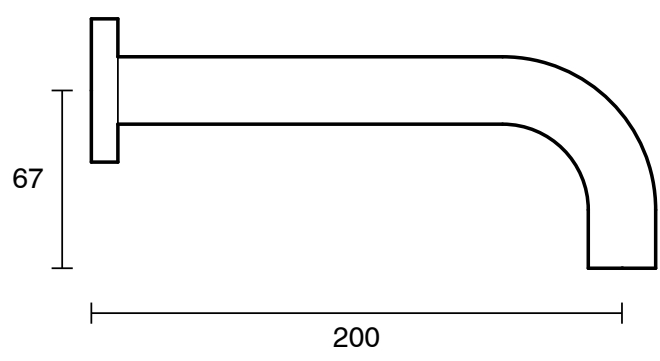

SUSSEX

Scala 25 Wall Outlet Curved 200mm Living Tumbled Brass (6 Star) Lead Free

51145

SPECIFICATIONS

Recommended Use	Residential;Commercial
Colour Finish	Living Tumbled Brass
Primary Material	Lead Free Brass
Recommended Pressure Range	150 - 500 kPa as per AS3500
Max Continuous Working Temperature (deg C)	65
Min Continuous Working Temperature (deg C)	1

WARRANTY

Residential Use (Years)	40
Commercial Use (Years)	10

Please refer to Sussex Warranty page for full Terms and Conditions

Dimensions are nominal measurements only.

CLEANING RECOMMENDATIONS:

We recommend the use of soapy water or approved cleaners. This product should not be cleaned with abrasive materials. Damage caused by any improper treatment is not covered by the product warranty. Refer to Warranty Conditions

Disclaimer: Products in this specification manual must by regulation be installed by licensed and registered trade people. The manufacturer/distributor reserves the right to vary specifications or delete models from their range without prior notification. Dimensions are nominal measurements only. Dimensions and set-outs listed are correct at time of publication however the manufacturer/distributor takes no responsibility for printing errors.
Published 30/04/2026

To see the complete Sussex range go to www.reece.com.au