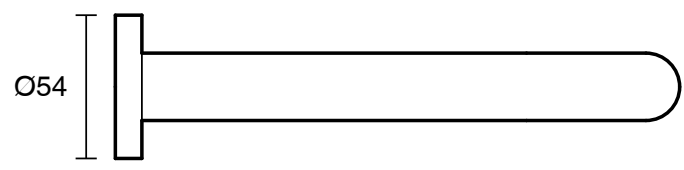

SUSSEX

Scala 25 Wall Outlet Curved 200mm Living Tumbled Brass (6 Star) Lead Free

51145

SPECIFICATIONS

Recommended Use	Residential;Commercial
Colour Finish	Living Tumbled Brass
Primary Material	Lead Free Brass
Recommended Pressure Range	150 - 500 kPa as per AS3500
Max Continuous Working Temperature (deg C)	65
Min Continuous Working Temperature (deg C)	1

WARRANTY

Residential Use (Years)	40
Commercial Use (Years)	10

Please refer to Sussex Warranty page for full Terms and Conditions

Dimensions are nominal measurements only.

CLEANING RECOMMENDATIONS:

We recommend the use of soapy water or approved cleaners. This product should not be cleaned with abrasive materials. Damage caused by any improper treatment is not covered by the product warranty. Refer to Warranty Conditions

Disclaimer: Products in this specification manual must by regulation be installed by licensed and registered trade people. The manufacturer/distributor reserves the right to vary specifications or delete models from their range without prior notification. Dimensions are nominal measurements only. Dimensions and set-outs listed are correct at time of publication however the manufacturer/distributor takes no responsibility for printing errors.
Published 30/04/2026

To see the complete Sussex range go to www.reece.com.au