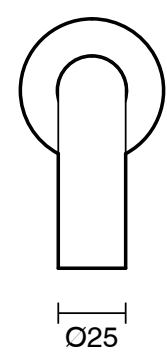

SUSSEX

Scala 25 Wall Outlet Curved 200mm Living Tumbled Brass (6 Star) Lead Free

51145

SPECIFICATIONS

Recommended Use	Residential;Commercial
Colour Finish	Living Tumbled Brass
Primary Material	Lead Free Brass
Recommended Pressure Range	150 - 500 kPa as per AS3500
Max Continuous Working Temperature (deg C)	65
Min Continuous Working Temperature (deg C)	1

WARRANTY

Residential Use (Years)	40
Commercial Use (Years)	10

Please refer to Sussex Warranty page for full Terms and Conditions