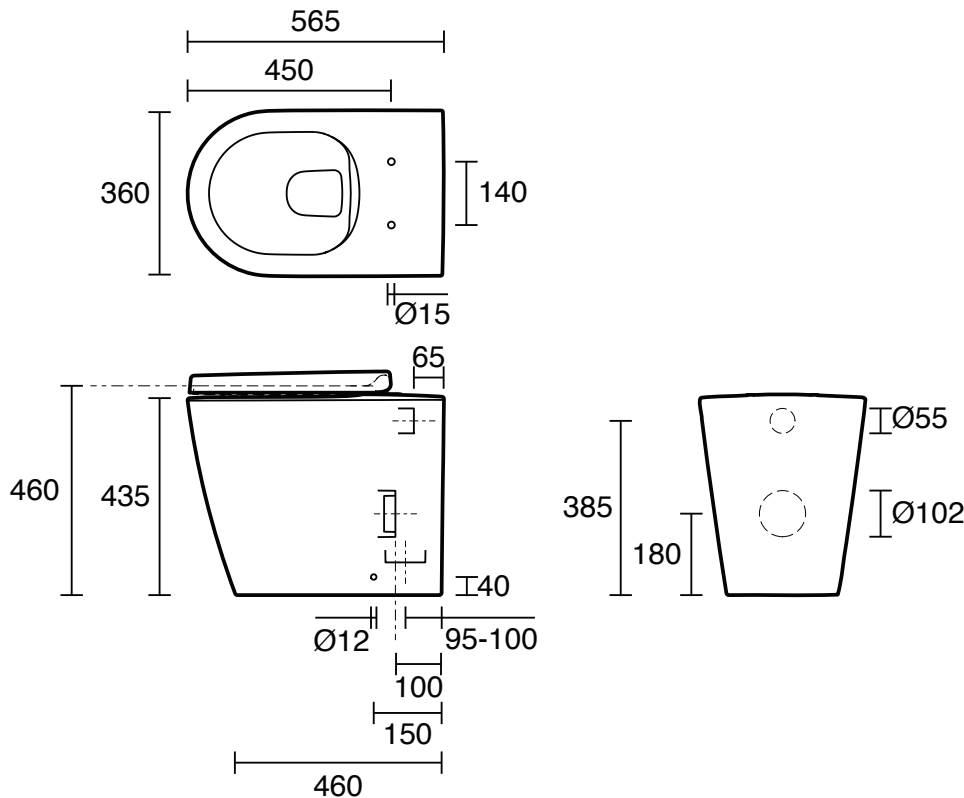

## Kado Lux Rimless Plus Back To Wall Overheight Pan with Soft Close Quick Release Seat (4 Star)

1832070

SPECIFICATIONS	
Recommended Use	Residential;Commercial
Pan Material	Vitreous China
Toilet Seat Material	Urea
Weight of Pan (kg)	31.5
Toilet Seat Type	Soft Close;Quick Release
Rim Configuration	Rimless
Outlet Type	P Trap;S Trap
WARRANTY	
Residential & Commercial Use (Years)	25
Spare Parts & Labour (Years)	1
<i>Please refer to Kado Warranty Page for full Terms and Conditions</i>	

Dimensions are nominal measurements only.