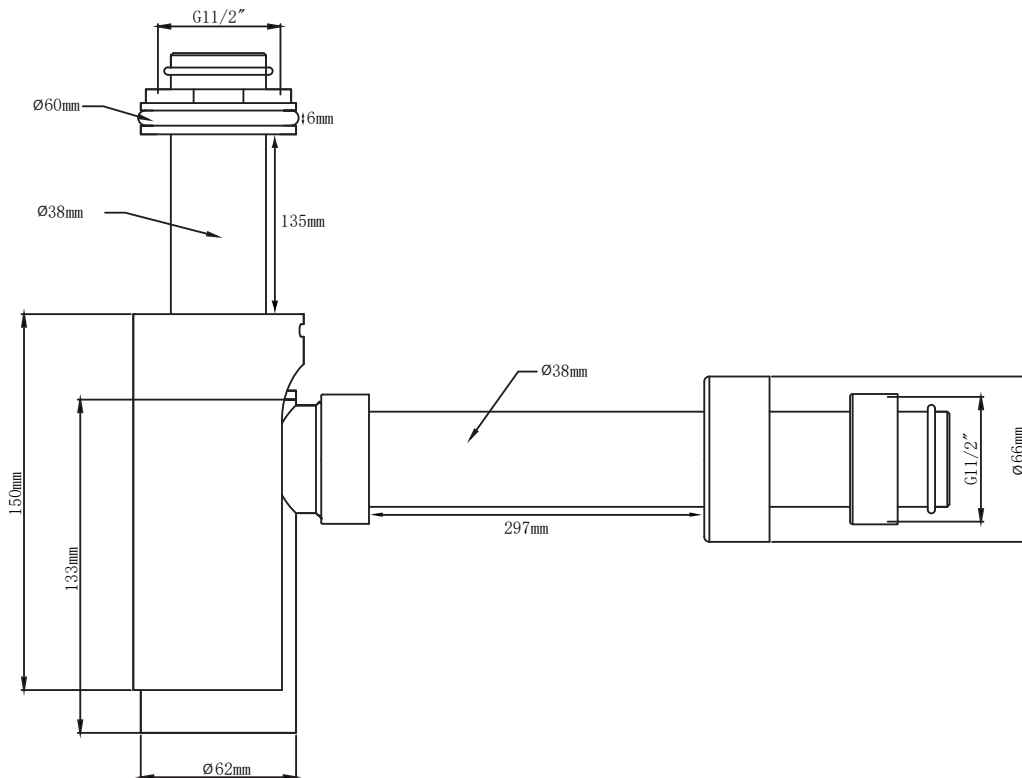

mizu

Mizu Drift Bottle Trap with Sleeve 40mm Chrome

9502124

SPECIFICATIONS	
Recommended Use	Residential;Commercial
Colour Finish	Polished Chrome
Primary Material	Brass
WARRANTY	
Parts Replacement Only - excludes labour costs (Years)	1
<i>Please refer to Mizu Warranty page for full Terms and Conditions</i>	