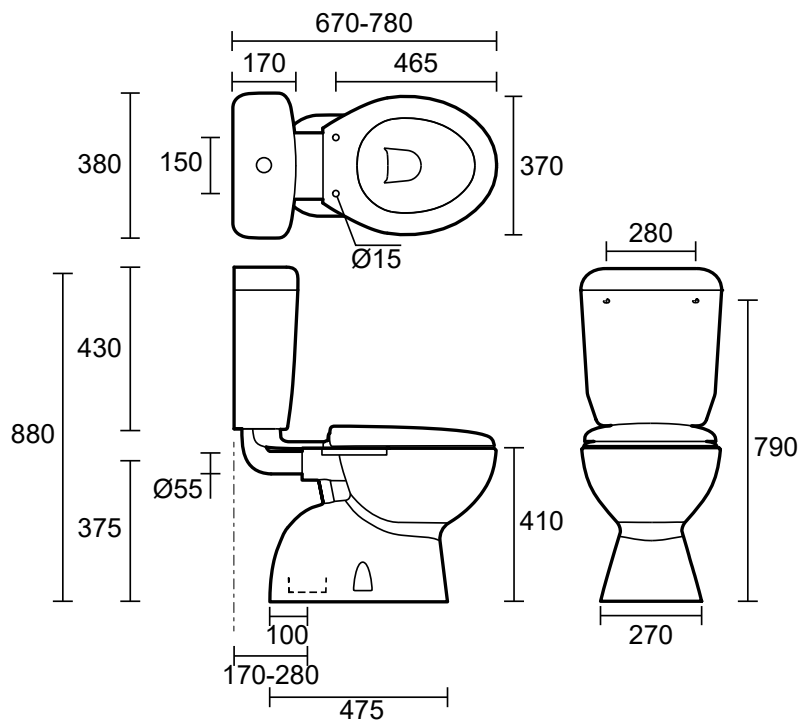

WARRANTY

Residential & Commercial Use (Years)	25
Spare Parts & Labour (Years)	1

Please refer to Posh Warranty Page for full Terms and Conditions

Dimensions are nominal measurements only.

CLEANING RECOMMENDATIONS:

We recommend the use of soapy water or approved cleaners. This product should not be cleaned with abrasive materials. Damage caused by any improper treatment is not covered by the product warranty. Refer to Warranty Conditions

Disclaimer: Products in this specification manual must by regulation be installed by licensed and registered trade people. The manufacturer/distributor reserves the right to vary specifications or delete models from their range without prior notification. Dimensions are nominal measurements only. Dimensions and set-outs listed are correct at time of publication however the manufacturer/distributor takes no responsibility for printing errors.

Published 01/04/2026

To see the complete Posh range go to www.reece.com.au/bathrooms