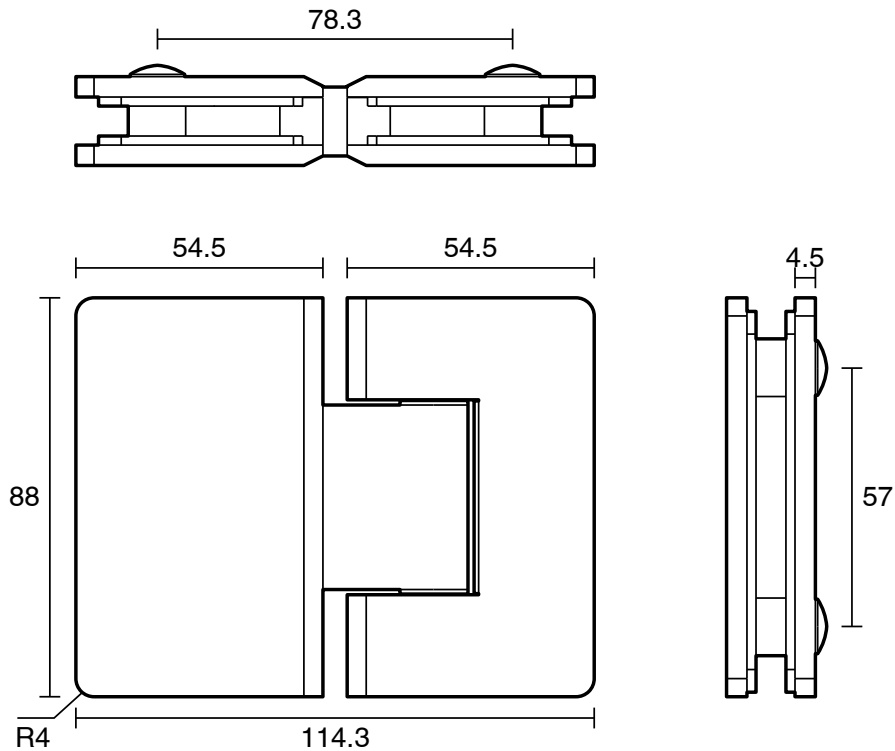

KADO

Kado Lux Frameless Shower Screen Hinges (2) Chrome

1705945

SPECIFICATIONS	
Recommended Use	Residential;Commercial
Colour Finish	Chrome
Primary Material	Brass
Mounting	Wall;Product Surface
WARRANTY	
Residential & Commercial Use (Years)	25
Spare Parts & Labour (Years)	1
<i>Please refer to Kado Warranty Page for full Terms and Conditions</i>	

Disclaimer: Products in this specification manual must by regulation be installed by licensed and registered trade people. The manufacturer/distributor reserves the right to vary specifications or delete models from their range without prior notification. Dimensions are nominal measurements only. Dimensions and set-outs listed are correct at time of publication however the manufacturer/distributor takes no responsibility for printing errors.