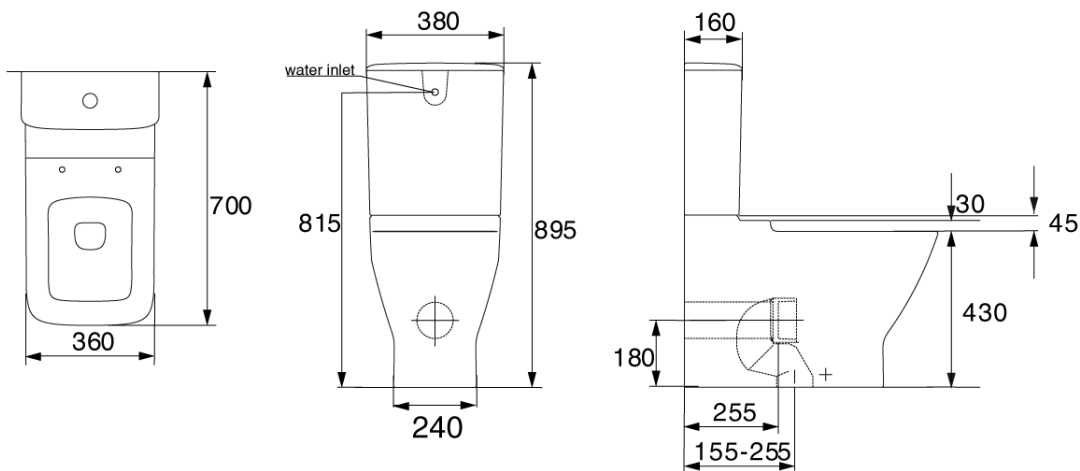

LAUFEN

LAUFEN Palace Close Coupled Back to Wall Back Inlet S&P Trap Toilet Suite with Soft Close Seat White (4 Star)

9506226

SPECIFICATIONS

Recommended Use	Residential;Commercial
Rim Configuration	Box
Pan Outlet Type	S Trap with Supplied Conversion Bend
Pan Material	Vitreous China
Cistern Weight (kg)	15
Pan Weight (kg)	37
Toilet Seat Type	Soft Close
Toilet Seat Material	Urea

WARRANTY

Residential & Commercial Use (Years)	25
Spare Parts & Labour (Years)	1

Please refer to LAUFEN Warranty page for full Terms and Conditions