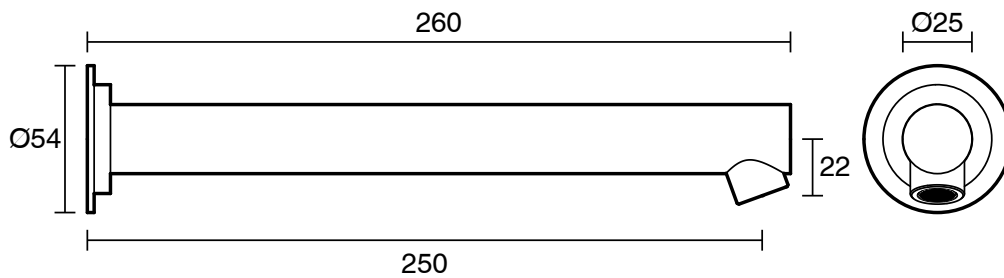

SUSSEX

Sussex Scala Bath Wall Outlet 250mm LUX PVD Brushed Platinum Gold

2268319

SPECIFICATIONS	
Recommended Use	Residential;Commercial
Colour Finish	Brushed Platinum Gold
Primary Material	DR Brass
Recommended Pressure Range	150 - 500 kPa as per AS3500
Max Continuous Working Temperature (deg C)	65
Min Continuous Working Temperature (deg C)	1
WARRANTY	
Residential Use (Years)	40
Commercial Use (Years)	10
<i>Please refer to Sussex Warranty page for full Terms and Conditions</i>	