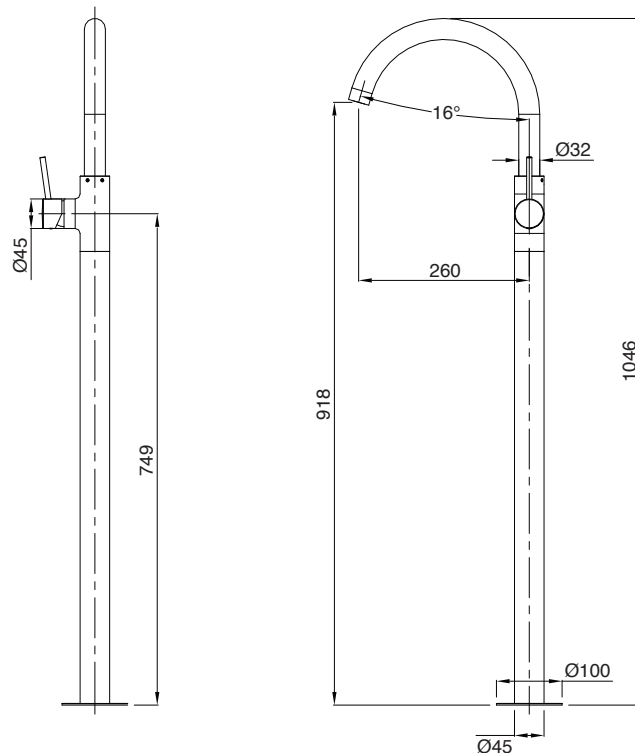

mizu

Mizu Drift MK2 Floor Mounted Bath Mixer Kit Chrome

9509973

SPECIFICATIONS

Recommended Use	Residential;Commercial
Colour Finish	Polished Chrome
Primary Material	DR Brass
Recommended Pressure Range	150 - 500 kPa as per AS3500
Max Continuous Working Temperature (deg C)	70
Min Continuous Working Temperature (deg C)	5

WARRANTY

Residential & Commercial Use (Years)	25
Spare Parts & Labour (Years)	1

Please refer to Mizu Warranty page for full Terms and Conditions

Dimensions are nominal measurements only.

CLEANING RECOMMENDATIONS:

We recommend the use of soapy water or approved cleaners. This product should not be cleaned with abrasive materials. Damage caused by any improper treatment is not covered by the product warranty. Refer to Warranty Conditions

Disclaimer: Products in this specification manual must by regulation be installed by licensed and registered trade people. The manufacturer/distributor reserves the right to vary specifications or delete models from their range without prior notification. Dimensions are nominal measurements only. Dimensions and set-outs listed are correct at time of publication however the manufacturer/distributor takes no responsibility for printing errors.

Published 01/04/2026

To see the complete Mizu range go to www.reece.com.au