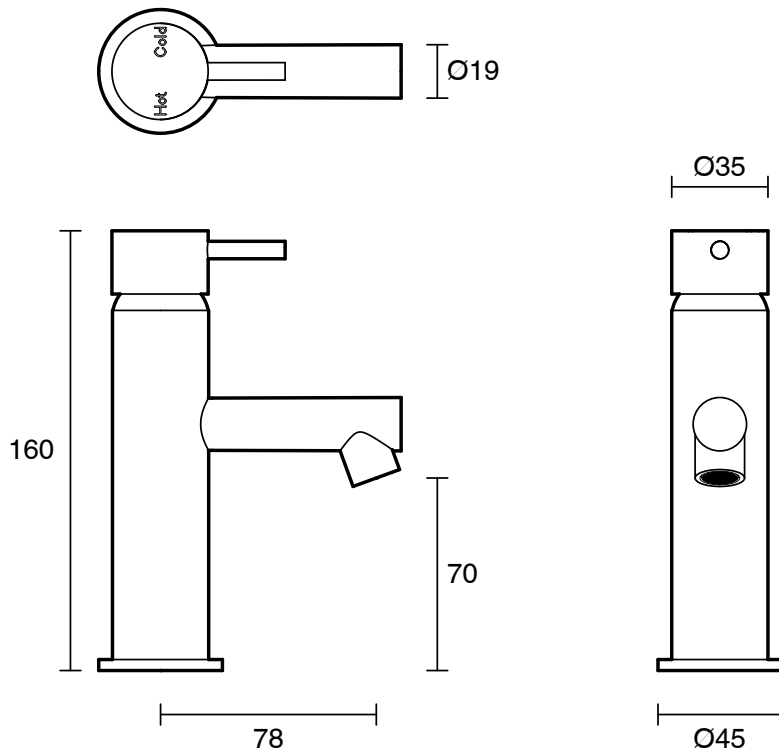

SUSSEX

Scala Mini Basin Mixer PVD Brushed Platinum Gold (5 Star) Lead Free

51833

| SPECIFICATIONS | |
|---|-----------------------------|
| Recommended Use | Residential;Commercial |
| Colour Finish | Brushed Platinum Gold |
| Primary Material | Lead Free Brass |
| Recommended Pressure Range | 150 - 500 kPa as per AS3500 |
| Max Continuous Working Temperature (deg C) | 65 |
| Min Continuous Working Temperature (deg C) | 1 |
| WARRANTY | |
| Residential Use (Years) | 40 |
| Commercial Use (Years) | 10 |
| <i>Please refer to Sussex Warranty page for full Terms and Conditions</i> | |

Disclaimer: Products in this specification manual must by regulation be installed by licensed and registered trade people. The manufacturer/distributor reserves the right to vary specifications or delete models from their range without prior notification. Dimensions are nominal measurements only. Dimensions and set-outs listed are correct at time of publication however the manufacturer/distributor takes no responsibility for printing errors.