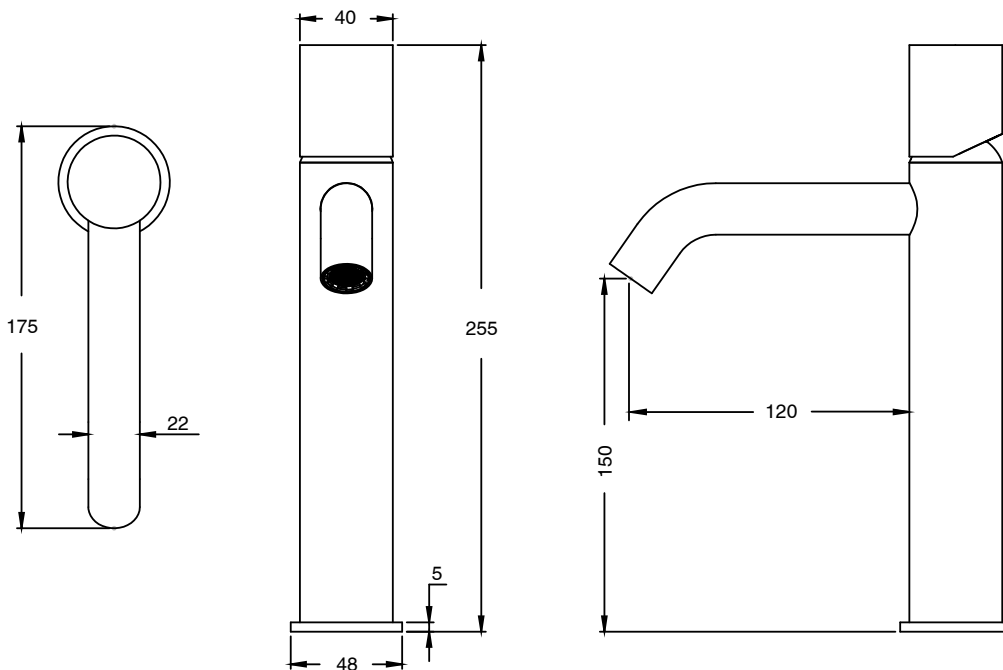

SUSSEX

Sussex Pure Medium Height Basin Mixer Curved with Linear Textured Handles
PVD Brushed Gold (5 Star) Lead Free
49961

SPECIFICATIONS	
Recommended Use	Residential;Commercial
Colour Finish	Brushed Gold
Primary Material	Lead Free Brass
Recommended Pressure Range	150 - 500 kPa as per AS3500
Max Continuous Working Temperature (deg C)	65
Min Continuous Working Temperature (deg C)	1
WARRANTY	
Residential Use (Years)	40
Commercial Use (Years)	10
<i>Please refer to Sussex Warranty page for full Terms and Conditions</i>	

Disclaimer: Products in this specification manual must by regulation be installed by licensed and registered trade people. The manufacturer/distributor reserves the right to vary specifications or delete models from their range without prior notification. Dimensions are nominal measurements only. Dimensions and set-outs listed are correct at time of publication however the manufacturer/distributor takes no responsibility for printing errors.