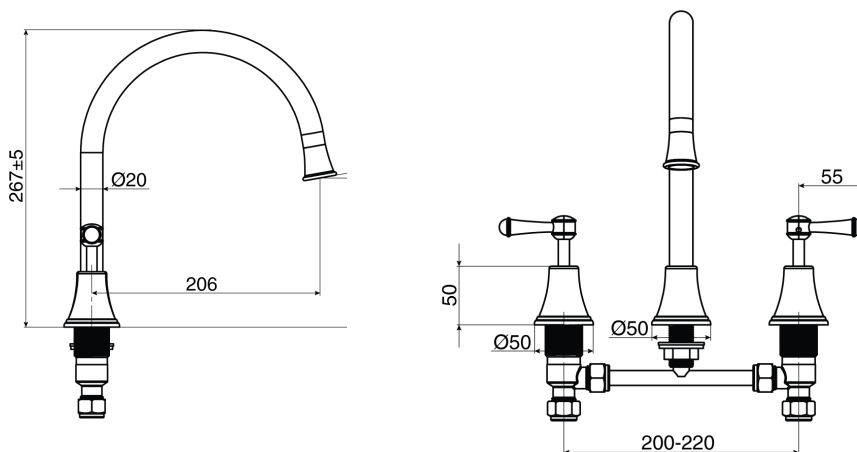

Posh Canterbury Hob Gooseneck Spa Set Lever Porcelain Handles Chrome

9509409

SPECIFICATIONS

Recommended Use	Residential;Commercial
Colour Finish	Chrome
Primary Material	DR Brass
Recommended Pressure Range	150 - 500 kPa as per AS3500
Max Continuous Working Temperature (deg C)	80
Min Continuous Working Temperature (deg C)	5
Hot Water Unit Suitability	Storage Tank;Continuous Flow

WARRANTY

Residential & Commercial Use (Years)	25
Spare Parts & Labour (Years)	1

Please refer to Posh Warranty Page for full Terms and Conditions

Dimensions are nominal measurements only.

CLEANING RECOMMENDATIONS:

We recommend the use of soapy water or approved cleaners. This product should not be cleaned with abrasive materials. Damage caused by any improper treatment is not covered by the product warranty. Refer to Warranty Conditions

Disclaimer: Products in this specification manual must by regulation be installed by licensed and registered trade people. The manufacturer/distributor reserves the right to vary specifications or delete models from their range without prior notification. Dimensions are nominal measurements only. Dimensions and set-outs listed are correct at time of publication however the manufacturer/distributor takes no responsibility for printing errors.

Published 01/04/2026

To see the complete Posh range go to
www.reece.com.au