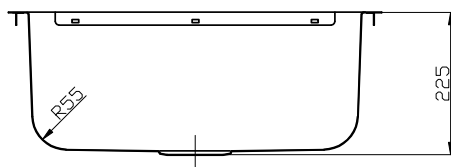

Posh Domaine Trough 45L with Bypass 2 Taphole Stainless Steel

2408001

SPECIFICATIONS

Recommended Use	Residential;Commercial
Trough Colour	Satin Stainless Steel
Primary Material	Stainless Steel 304
Bowl Type	Inset / Semi Inset;Under Mount / Under Counter
Number of Bowls	Single
Bowl Capacity (L)	45
Overflow Included	No
Plug & Waste Included	Yes
Plug & Waste Size	90mm Basket Waste
Taphole Options	Two
Mounting	Product Surface

WARRANTY

Residential & Commercial Use (Years)	30
Spare Parts & Labour (Years)	1

Please refer to Posh Warranty Page for full Terms and Conditions

Dimensions are nominal measurements only.

CLEANING RECOMMENDATIONS:

We recommend the use of soapy water or approved cleaners. This product should not be cleaned with abrasive materials. Damage caused by any improper treatment is not covered by the product warranty. Refer to Warranty Conditions

Disclaimer: Products in this specification manual must by regulation be installed by licensed and registered trade people. The manufacturer/distributor reserves the right to vary specifications or delete models from their range without prior notification. Dimensions are nominal measurements only. Dimensions and set-outs listed are correct at time of publication however the manufacturer/distributor takes no responsibility for printing errors.

Published 01/04/2026

To see the complete Posh range go to
www.reece.com.au