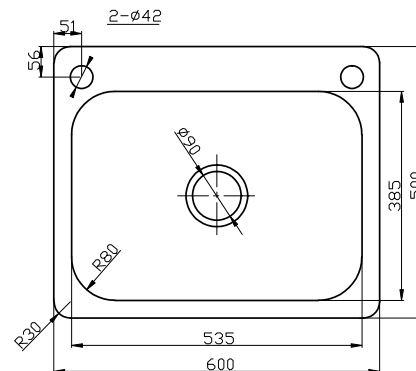

Posh Domaine Trough 45L with Bypass 2 Taphole Stainless Steel

2408001

SPECIFICATIONS

Recommended Use	Residential;Commercial
Trough Colour	Satin Stainless Steel
Primary Material	Stainless Steel 304
Bowl Type	Inset / Semi Inset;Under Mount / Under Counter
Number of Bowls	Single
Bowl Capacity (L)	45
Overflow Included	No
Plug & Waste Included	Yes
Plug & Waste Size	90mm Basket Waste
Taphole Options	Two
Mounting	Product Surface

WARRANTY

Residential & Commercial Use (Years)	30
Spare Parts & Labour (Years)	1

Please refer to Posh Warranty Page for full Terms and Conditions

Dimensions are nominal measurements only.

CLEANING RECOMMENDATIONS:

We recommend the use of soapy water or approved cleaners. This product should not be cleaned with abrasive materials. Damage caused by any improper treatment is not covered by the product warranty. Refer to Warranty Conditions

Disclaimer: Products in this specification manual must by regulation be installed by licensed and registered trade people. The manufacturer/distributor reserves the right to vary specifications or delete models from their range without prior notification. Dimensions are nominal measurements only. Dimensions and set-outs listed are correct at time of publication however the manufacturer/distributor takes no responsibility for printing errors.

Published 01/04/2026

To see the complete Posh range go to
www.reece.com.au